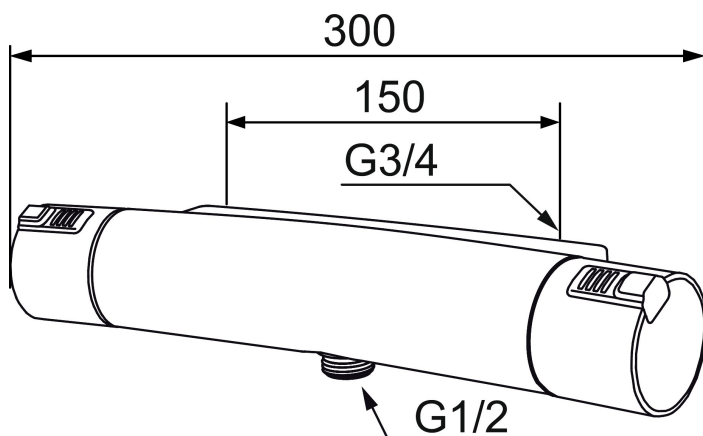

Article number: 731100.0011DB

Description: Chrome/black, 150 c/c, incl. s-connection (2x701001)

Uniqe characteristics

- With shower connection down
- Pressure balanced thermostatic mixer
- Temperature handle with safety stop at 38°C
- With Eco-function
- Lead Free material
- Approved non-return valves, EN-Standard EN1717

Backflow protection unit type

PRODUCT DESCRIPTION

MORA MMIX T5 shower mixer

Mora MMIX combines elegance and ergonomic design with energy-efficiency. Soft geometric curves and a timeless style characterise the entire Mora MMIX range. The mixers were developed according to our unique EcoSafe™ concept focusing on low energy consumption and long-term environmental care.