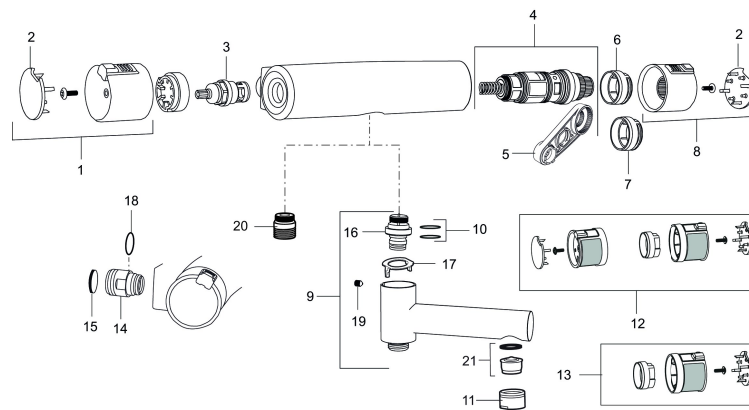

Article number:

731100.0011DB

Sparepartlist

NO.	ART NO.	RSK	DESCRIPTION
1	409353.AA	8345088	On/off handle, complete, chrome, retail packed
1	409353.0011AA	8345087	On/off handle, complete, chrome/black, retail packed
2	409358.AA	8345089	End cover, chrome, retail packed
2	409358.0011AA	8345090	End cover, black, retail packed
3	409354.AA	8345137	Ceramic headwork, retail packed
4	409355.AE	8345136	Thermostatic cartridge, complete, with service tool
5	891096.AE	8345921	Service tool
6	409363.AE	8346505	Scalding protection ring, (standard)
7	409364.AE	8346506	Scalding protection ring, (max 42 °C)
8	409352.AA	8345086	Temperature handle, complete, chrome, retail packed
8	409352.0011AA	8345085	Temperature handle, complete, chrome/black, retail packed
9	409356	8344853	Swivel spout, for conversion of shower mixer to bath/shower mixer, chrome
10	209519.AE	8938340	O-ring, for swivel spout
11	131415.AE	8281512	Housing M24 utv., 15 mm, chrome
12	409370.AA	8345139	Rebuild kit, care, black/chrome, retail packed
12	409370.0085AA	8345162	Rebuild kit, care, lime/black, retail packed

NO.	ART NO.	RSK	DESCRIPTION
12	409370.0095AE	8345210	Rebuild kit, care, red/black
13	409440.AE	8345211	Rebuild kit with fixed temp. stop, care, chrome
14	409360.AA	8187781	Inlet connector 150 c/c (left-handed thread), retail packed
14	409361.AE	8228492	Inlet connector 160 c/c
15	409359.AA	8345172	Filter kit for connecting links, retail packed
16	409366.AE		Nipple M18x1 with o-ring for bath mixer
17	129154.AE	8295332	Stop ring
18	129131.AE	8295316	O-ring (18,1 x 1,6), 2 pcs
19	708655.AE	8295447	Locking screw
20	409365.AE	8187026	Nipple M18x1 - G1/2
21	139783.AE	8281546	Aerator inlet, 20–24 l/min at 300 kPa