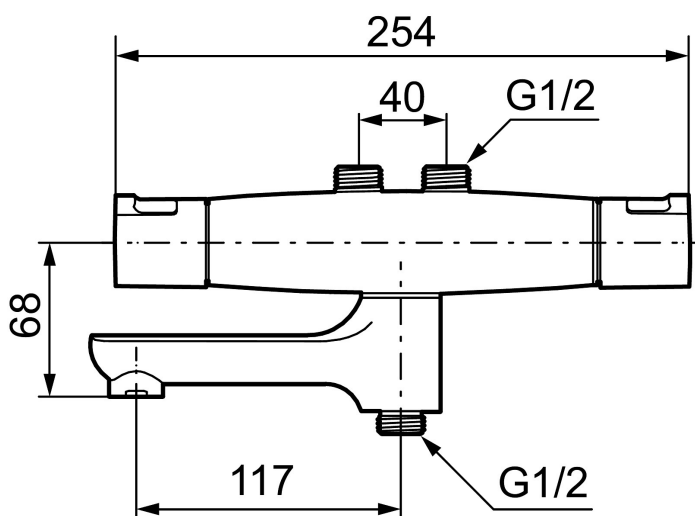

Article number: 246050

Description: Chrome, with connection up

Uniqe characteristics

Backflow protection unit type **HC**

- Swivel spout with built-in diverter
- Temperature handle with safety stop at 38°C and 42°C
- With Eco-function
- Projection from wall 171 mm
- Approved non-return valves, EN-Standard EN1717
- Extra user-friendly grips, approved by the Rheumatism Association in Sweden

Article number: 246050

Sparepartlist

NO.	ART NO.	RSK	DESCRIPTION
1	409653.AA	8345188	On/off handle, complete, chrome, retail packed
2	409658.AA	8345190	End cover, chrome, retail packed
3	409354.AA	8345137	Ceramic headwork, retail packed
4	708079.AE		Eco, Stop ring, on/off
5	708764.AE	8345114	Thermostatic cartridge
6	209556.AE	8345184	Stop ring, temperature
7	409654.AA	8345189	Temperature handle, complete, chrome, retail packed
8	409656	8344876	Swivel spout, for coversion of shower mixer to bath/shower mixer, chrome
9	209519.AE	8938340	O-ring, for swivel spout
10	131415.AE	8281512	Housing M24 utv., 15 mm, chrome
11	409650.AA	8345187	On/off- and temperature handle, complete, chrome, retail packed
12	159006.AE	8187806	Wall bracket Mora Cera 40 c/c, complete
13	159027.AE	8345938	3 mm bit for flexible key
14	891019.AE	8186887	Fleixble key
15	409320	8187807	Vaska rebuild kit
16	109196.AE	8345618	Insert with non-return valve, Vaska

NO.	ART NO.	RSK	DESCRIPTION
17	129098.AE	8345617	Non-return valve (2 pcs)
18	409659.AE	8187025	Shower connector M18x1xG1/2
19	129369.AE	8295360	End cover
20	139783.AE	8281546	Aerator inlet, 20–24 l/min at 300 kPa
21	209494.AE	8314141	Spout nipple incl cover ring