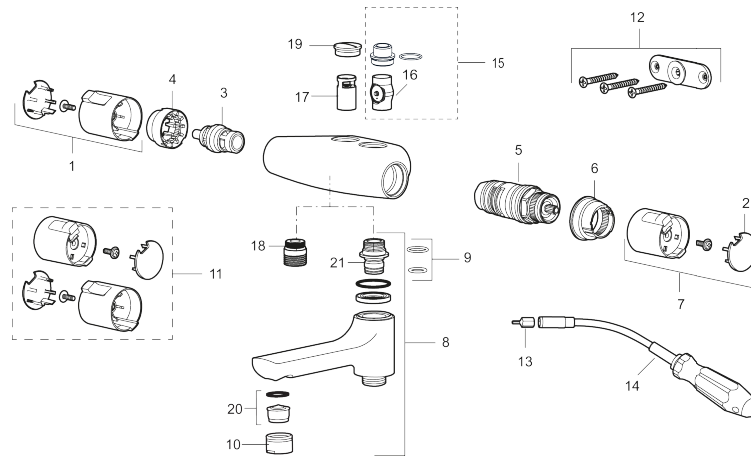

Article number: 246050

Description: Chrome, with connection up

Uniqe characteristics

Backflow protection unit type **HC**

- Swivel spout with built-in diverter
- Temperature handle with safety stop at 38°C and 42°C
- With Eco-function
- Projection from wall 171 mm
- Approved non-return valves, EN-Standard EN1717
- Extra user-friendly grips, approved by the Rheumatism Association in Sweden

PRODUCT DESCRIPTION

MORA CERA T4 bath mixer

A bathroom is a place for relaxation, pleasure and recharging your batteries. So fill it with enjoyment. Save energy effortlessly, protect against fluctuations in water temperature, take an extra long shower with a clear conscience. Mora Cera puts quality time in your bathroom in countless ways.

Article number: 246050

Sparepartlist

NO.	ART NO.	RSK	DESCRIPTION
1	409653.AA	8345188	On/off handle, complete, chrome, retail packed
2	409658.AA	8345190	End cover, chrome, retail packed
3	409354.AA	8345137	Ceramic headwork, retail packed
4	708079.AE		Eco, Stop ring, on/off
5	708764.AE	8345114	Thermostatic cartridge
6	209556.AE	8345184	Stop ring, temperature
7	409654.AA	8345189	Temperature handle, complete, chrome, retail packed
8	409656	8344876	Swivel spout, for coversion of shower mixer to bath/shower mixer, chrome
9	209519.AE	8938340	O-ring, for swivel spout
10	131415.AE	8281512	Housing M24 utv., 15 mm, chrome
11	409650.AA	8345187	On/off- and temperature handle, complete, chrome, retail packed
12	159006.AE	8187806	Wall bracket Mora Cera 40 c/c, complete
13	159027.AE	8345938	3 mm bit for flexible key
14	891019.AE	8186887	Fleixble key
15	409320	8187807	Vaska rebuild kit
16	109196.AE	8345618	Insert with non-return valve, Vaska

NO.	ART NO.	RSK	DESCRIPTION
17	129098.AE	8345617	Non-return valve (2 pcs)
18	409659.AE	8187025	Shower connector M18x1xG1/2
19	129369.AE	8295360	End cover
20	139783.AE	8281546	Aerator inlet, 20–24 l/min at 300 kPa
21	209494.AE	8314141	Spout nipple incl cover ring