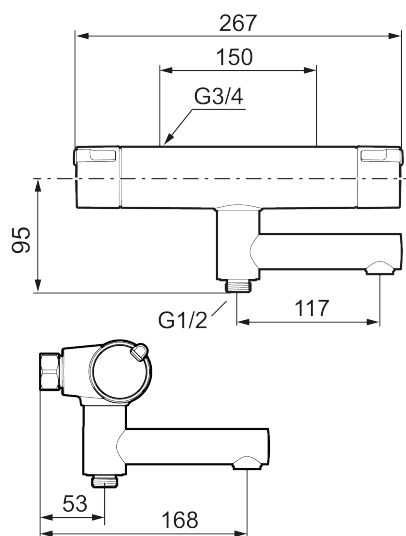

Unique characteristics

- Swivel spout with built-in diverter
- Pressure balanced thermostatic mixer
- Temperature handle with safety stop at 38°C
- With Eco-function
- Lead Free material
- Approved non-return valves, EN-Standard EN1717

Backflow protection unit type