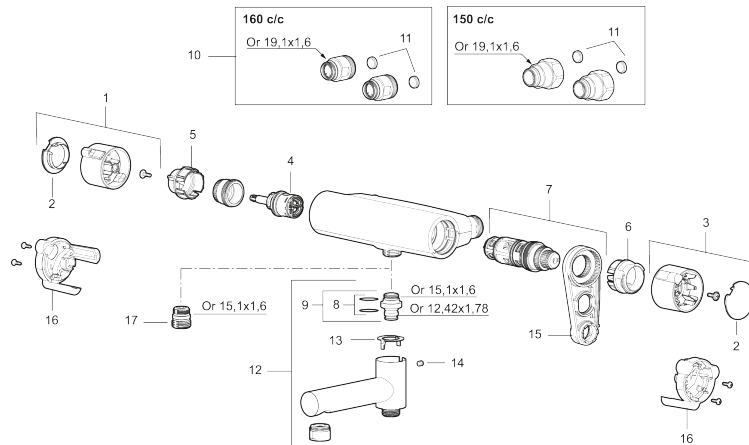

PRODUCT DESCRIPTION

MMIX II bath mixer

We have updated our classic MMIX chrome bathtub mixer – now featuring refined, straighter lines and a bolder expression, highlighting its exceptional function and elegance.

Its interior has also been upgraded with an improved thermostat for optimal energy efficiency.

Article number: 330100.DB

Sparepartlist

NO.	ART NO.	RSK	DESCRIPTION
1	S600191	8397017	On/off handle, complete, chrome
2	S600192	8397019	End cover, chrome, 2 pcs
3	S600190	8397018	Temperature handle, complete, chrome
4	S600020	8441462	Ceramic headwork, with service tool (shower mixer)
4	S600021	8441463	Ceramic headwork, with service tool (bath mixer)
5	S600086	8439710	Stop ring, standard
6	S600087	8439711	Scalding protection ring
6	S600026	8439708	Scalding protection ring, max 42 °C
7	S600084	8439709	Thermostatic cartridge, complete, incl. service tool
8	209519.AE	8938340	O-ring, for swivel spout
9	409366.AE		Nipple M18x1 with o-ring for bath mixer
10	409361.AE	8228492	Inlet connector 160 c/c
11	409359.AA	8345172	Filter kit for connecting links, retail packed
12	409356	8344853	Swivel spout, for conversion of shower mixer to bath/shower mixer, chrome
13	129154.AE	8295332	Stop ring
14	708655.AE	8295447	Locking screw
15	891096.AE	8345921	Service tool