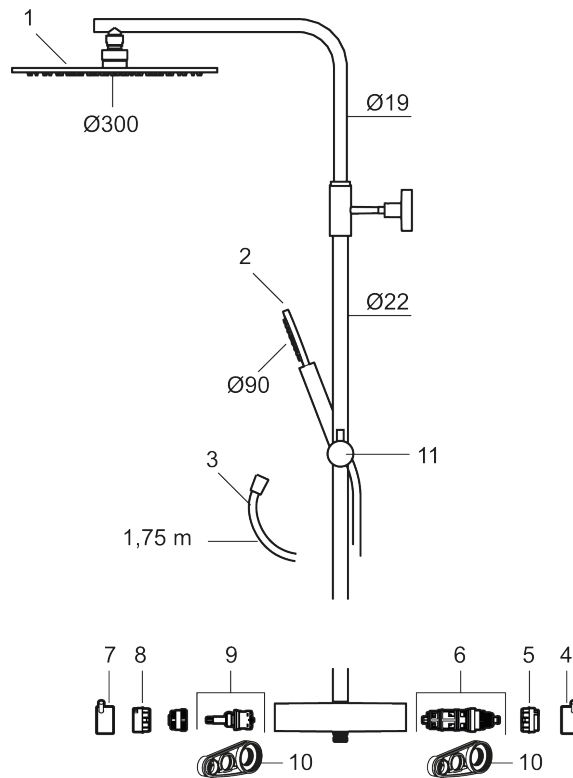

MORA INXX II Shower System:

- Shower hose in metal, PVC- and BPA-free
- With Easy-Clean anti-limescale system
- Adjustable height
- Hand shower 7,5 l/min, shower head 11 l/min

PRODUCT DESCRIPTION

MORA INXX II shower system kit

Article number: 271900.12

Sparepartlist

NO.	ART NO.	RSK	DESCRIPTION
1	130348	8237489	Shower head 300 mm, chrome
1	130348.12	8237490	Shower head 300 mm, matte black
1	130348.22	8237491	Shower head 300 mm, matte white