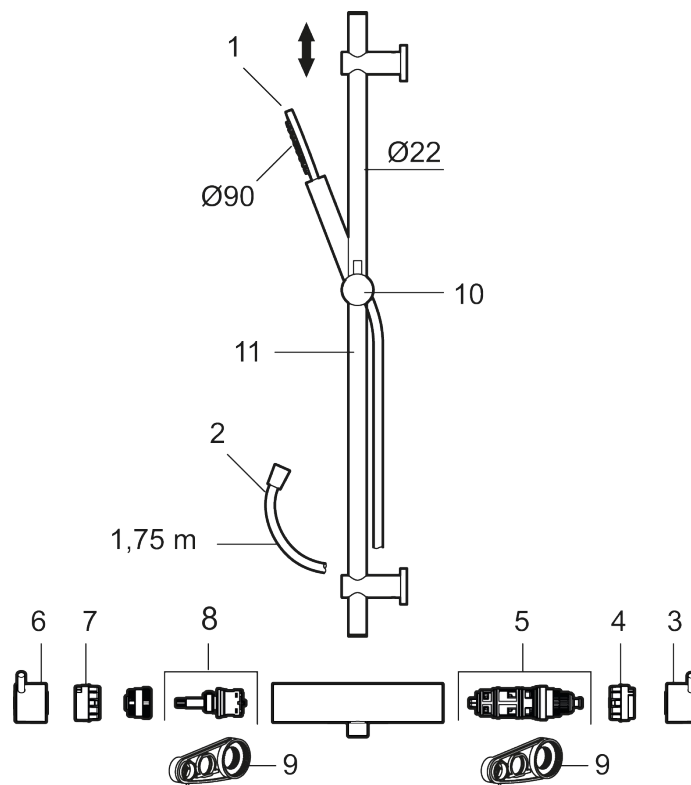

PRODUCT DESCRIPTION

MORA INXX II shower kit

With its durable, elegant brushed brass finish the INXX II combines classic design with high performance, constant temperature, outstanding comfort and effective scald protection. The mixer has been tested and approved according to current building regulations and is energy-efficient, which means it reduces water and energy use without compromising on comfort. The INXX II collection offers a world-class water experience.

About the collection

INXX II is an elegant, timeless collection in a palette of carefully selected colours. Offering a combination of high quality, sober design and outstanding comfort, this is the ultimate collection.

Article number: 271600.62

Sparepartlist

NO.	ART NO.	RSK	DESCRIPTION
1	209575	8275496	Hand shower, chrome
1	209575.12	8275497	Hand shower, matte black
1	209575.22	8275498	Hand shower, matte white
1	209575.44	8275499	Hand shower, matte grey
1	209575.60	8275500	Hand shower, polished brass PVD