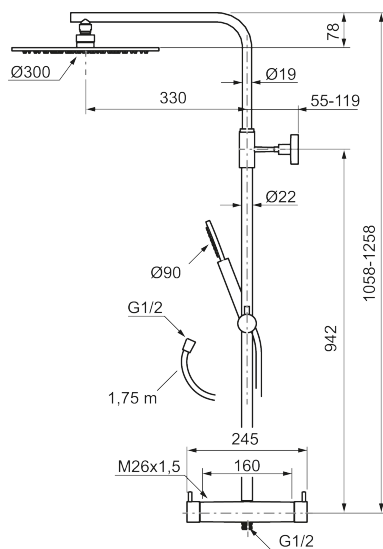

MORA INXX II shower system kit

With its durable chrome finish the INXX II combines classic design with high performance, constant temperature, outstanding comfort and effective scald protection. The overhead shower has a large, slim shower head that looks great in bathrooms with a strong character and striking shapes, as well as in classic bathrooms designed for rest and relaxation. The mixer has been tested and approved according to current building regulations and is energy-efficient, which means it reduces water and energy use without compromising on comfort. The INXX II collection offers a world-class water experience.

About the collection

INXX II is an elegant, timeless collection in a palette of carefully selected colours. Offering a combination of high quality, sober design and outstanding comfort, this is the ultimate collection.

Article number: 271800 Flow 3 bar: 11.3 l/m

Description: Chrome, 160 c/c

Consist of:

MORA INXX II thermostatic mixer:

- Pressure balanced thermostatic mixer
- With reversible headwork
- Temperature handle with safety stop at 38°C
- With Eco-function
- Approved non-return valves, EN-Standard EN1717

MORA INXX II Shower System:

- Shower hose in metal, PVC- and BPA-free
- With Easy-Clean anti-limescale system
- Adjustable height
- Hand shower 7,5 l/min, shower head 11 l/min