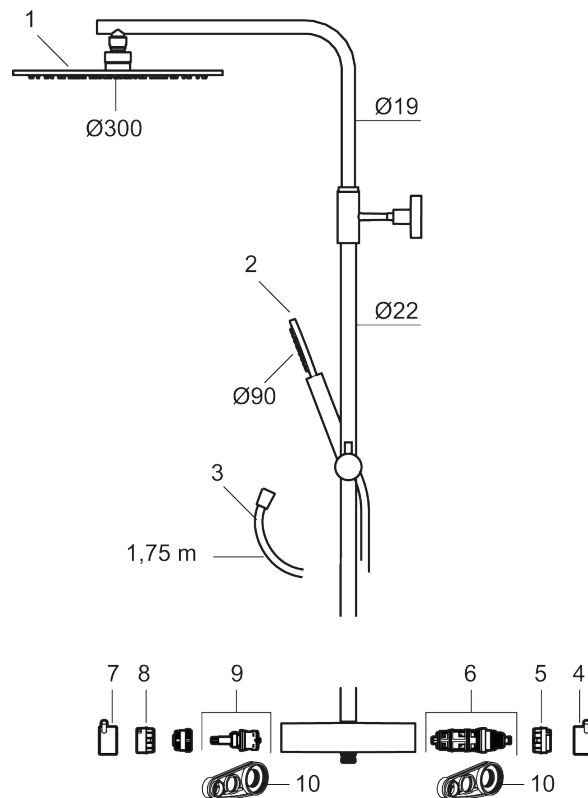

PRODUCT DESCRIPTION

MORA INXX II shower system kit

With its durable chrome finish the INXX II combines classic design with high performance, constant temperature, outstanding comfort and effective scald protection. The overhead shower has a large, slim shower head that looks great in bathrooms with a strong character and striking shapes, as well as in classic bathrooms designed for rest and relaxation. The mixer has been tested and approved according to current building regulations and is energy-efficient, which means it reduces water and energy use without compromising on comfort. The INXX II collection offers a world-class water experience.

About the collection

INXX II is an elegant, timeless collection in a palette of carefully selected colours. Offering a combination of high quality, sober design and outstanding comfort, this is the ultimate collection.

Article number: 271800

Sparepartlist

NO.	ART NO.	RSK	DESCRIPTION
1	130348	8237489	Shower head 300 mm, chrome
1	130348.12	8237490	Shower head 300 mm, matte black