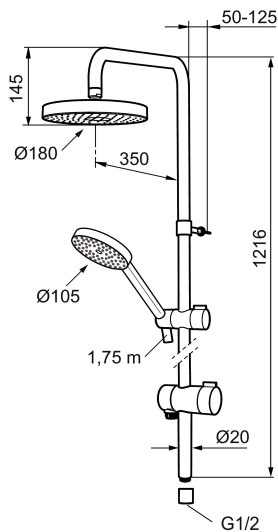

Unique characteristics

MORA MMIX S6 shower system

Mora MMIX combines a softly shaped, ergonomic exterior with an energy-efficient interior. It has a geometric design with softly billowing curves, and the whole product line conveys a timeless, uniform style. Mora MMIX was developed according to our unique EcoSafe™ environmental concept for low energy consumption and long-term environmental care.

Article number: 130315

Description: Chrome

- Diverter with ceramic cartridge
- Shower hose in metal, PVC- and BPA-free
- With Easy-Clean anti-limescale system
- Shower bar can be shortened if required
- Connection with G1/2
- Diverter can be mounted with lever pointing in chosen direction
- Eco (energy and water saving hand shower 9 l/min, shower head 12 l/min)