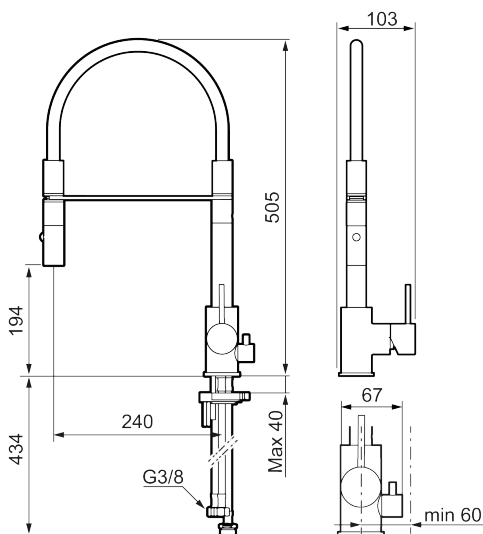

Article number: 272091.60CA **Flow 3 bar:** 6.0 l/m

Description: Polished brass PVD

Unique characteristics

Backflow protection unit type **EB**

- Nozzle with two spray patterns (normal and rinse)
- Ceramic cartridge
- Adjustable flow control and temperature limiter
- Swivel spout, limitation part for 60°, 85°, 110° or 360° included
- Soft PEX® hoses with 3/8" connecting nut (stainless steel braided)
- Approved non-return valves, EN-Standard EN1717
- Hole diameter Ø34-37 mm