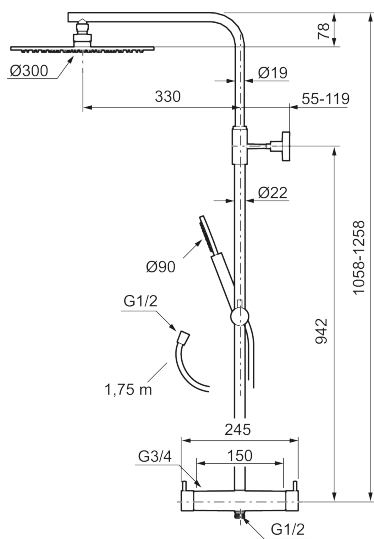

Article number: 271900.22 Flow 3 bar: 11.3 l/m

Description: Matte white, 150 c/c

#### MORA INXX II Shower System:

- Shower hose in metal, PVC- and BPA-free
- With Easy-Clean anti-limescale system
- Adjustable height
- Hand shower 7,5 l/min, shower head 11 l/min

PRODUCT DESCRIPTION