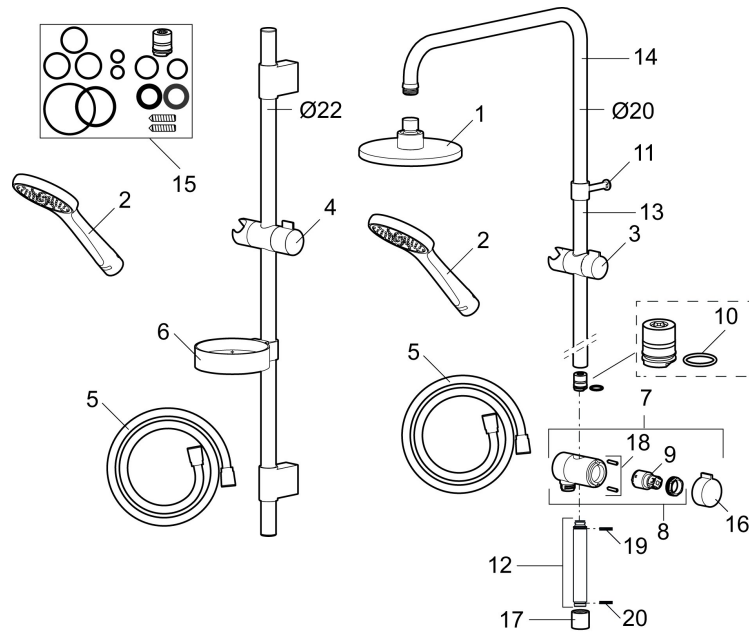

**Article number:** 130318 **Flow 3 bar:** 10.0 l/m

**Description:** Chrome

- **In plastic bag**
- Shower hose in metal, PVC- and BPA-free
- With adjustable wall brackets for usage of existing screw holes
- With Easy-Clean anti-limescale system
- Optional connection with/without air mixture
- Air mixture provides comfort flow at 6 l/min, max flow 10 l/min

## Sparepartlist

NO.	ART NO.	RSK	DESCRIPTION
	139912.AE	8221715	Distrance ring Ø18, Ø20 and Ø22 mm, for soap dish 409416
1	209555	8180723	Shower head, 150 mm
2	130370	8199240	Hand shower
3	409418.AE	8284740	Slider
4	130363.AE	8762730	Slider
5	139835.AE	8199159	Shower hose in metal, 1750 mm
6	409416	8185645	Soap dish
7	409422	8541659	Diverter, complete
8	409430.AE	8541683	Diverter
9	409417.AA	8541628	Cartridge for diverter
10	639173.AE	8295314	Gasket (2 pcs)
11	139906.AE	8180378	Clip for shower bar 20 mm
12	209549.AE	8180946	Connecting pipe

NO.	ART NO.	RSK	DESCRIPTION
13	209548.AE	8180944	Lower bar
14	209550.AE	8180947	Upper bar for S5
15	409425.AE	8346925	Spare bag for Mora Shower System
16	409443.AE	8295326	Handle for diverter
17	209291.AE	8295321	Transition nipple G1/2 - M18x1
18	139812.AE	8295323	Stop screw M5x20
19	309246.AE	8295312	O-ring (13,1 x 1,6)
20	609029.AE	8295315	O-ring (16,1 x 1,6)