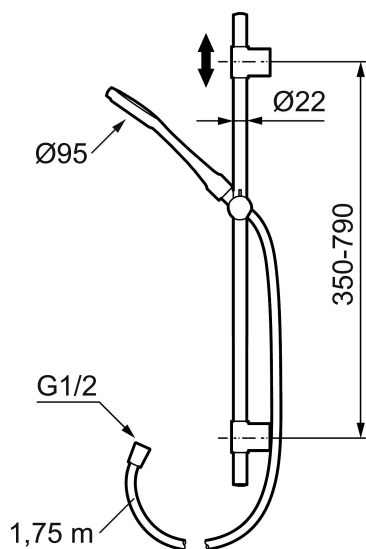

MORA CERA S5 shower set

A bathroom is a place for relaxation, pleasure and recharging your batteries. So fill it with enjoyment. Save energy effortlessly, protect against fluctuations in water temperature, take an extra long shower with a clear conscience. Mora Cera puts quality time in your bathroom in countless ways.

Article number: 130318 **Flow 3 bar:** 10.0 l/m

Description: Chrome

- **In plastic bag**
- Shower hose in metal, PVC- and BPA-free
- With adjustable wall brackets for usage of existing screw holes
- With Easy-Clean anti-limescale system
- Optional connection with/without air mixture
- Air mixture provides comfort flow at 6 l/min, max flow 10 l/min