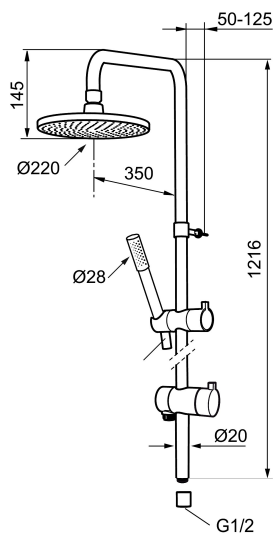

## MORA REXX S6 shower system

Mora REXX is the essence of Scandinavian design and functionality. Minimalism and simplicity characterise this product line. Its innovation lies in its precision. When tradition and craftsmanship meet state-of-the-art manufacturing methods and inspiring design, the result is Mora REXX. This generous shower includes a wide overhead shower head and a practical hand shower, both with an anti-limescale system.

**Article number:** 130016

**Description:** Chrome

- Diverter with ceramic cartridge
- Shower hose in metal, PVC- and BPA-free
- With Easy-Clean anti-limescale system
- Shower bar can be shortened if required
- Connection with G1/2
- Diverter can be mounted with lever pointing in chosen direction
- Eco (energy and water saving hand shower 9 l/min, shower head 12 l/min)

## Sparepartlist

NO.	ART NO.	RSK	DESCRIPTION
1	131192	8180715	Shower head, 220 mm, chrome
2	130356	8199194	Hand shower, chrome
3	209534	8199198	Hand shower, chome
3	209534.75	8199199	Hand shower, stainless look
4	130357.AA	8762735	Slider, chrome, retail packed
4	130357.0011AE	8762729	Slider, chrome/black
5	S600310	8239707	Shower hose in metal, 1750 mm
6	409430.AE	8541683	Diverter
7	S600321	8239708	Cartridge for diverter
8	639173.AE	8295314	Gasket (2 pcs)
9	139906.AE	8180378	Clip for shower bar 20 mm
10	209549.AE	8180946	Connecting pipe
11	209548.AE	8180944	Lower bar
12	209550.AE	8180947	Upper bar for S5
13	409425.AE	8346925	Spare bag for Mora Shower System

NO.	ART NO.	RSK	DESCRIPTION
14	209291.AE	8295321	Transition nipple G1/2 - M18x1
15	139812.AE	8295323	Stop screw M5x20
16	309246.AE	8295312	O-ring (13,1 x 1,6)
17	609029.AE	8295315	O-ring (16,1 x 1,6)
18	409520.AE	8348107	Handle for diverter
19	409590.AE	8221731	Clip for shower bar, chrome
20	209648.AE	8217836	Lower bar, chrome
21	209650.AE	8217835	Upper bar