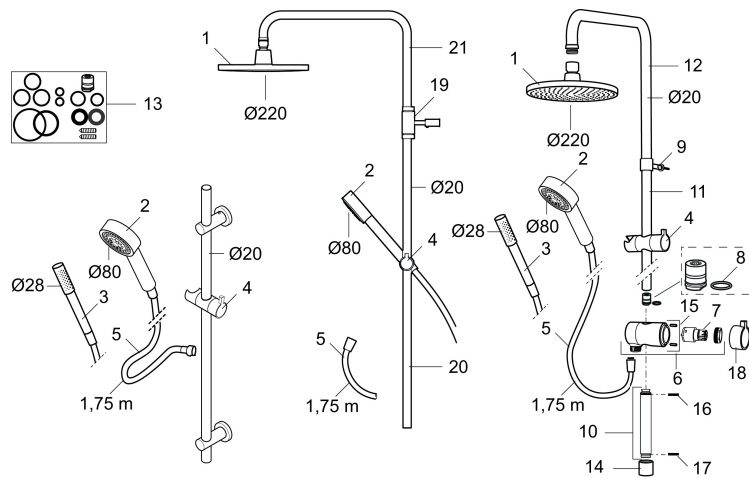

**Article number:** 130016

**Description:** Chrome

- Diverter with ceramic cartridge
- Shower hose in metal, PVC- and BPA-free
- With Easy-Clean anti-limescale system
- Shower bar can be shortened if required
- Connection with G1/2
- Diverter can be mounted with lever pointing in chosen direction
- Eco (energy and water saving hand shower 9 l/min, shower head 12 l/min)

# MORA REXX S6 shower system

Mora REXX is the essence of Scandinavian design and functionality. Minimalism and simplicity characterise this product line. Its innovation lies in its precision. When tradition and craftsmanship meet state-of-the-art manufacturing methods and inspiring design, the result is Mora REXX. This generous shower includes a wide overhead shower head and a practical hand shower, both with an anti-limescale system.

## Sparepartlist

NO.	ART NO.	RSK	DESCRIPTION
1	131192	8180715	Shower head, 220 mm, chrome
2	130356	8199194	Hand shower, chrome
3	209534	8199198	Hand shower, chome
3	209534.75	8199199	Hand shower, stainless look
4	130357.AA	8762735	Slider, chrome, retail packed
4	130357.0011AE	8762729	Slider, chrome/black
5	S600310	8239707	Shower hose in metal, 1750 mm
6	409430.AE	8541683	Diverter
7	S600321	8239708	Cartridge for diverter
8	639173.AE	8295314	Gasket (2 pcs)
9	139906.AE	8180378	Clip for shower bar 20 mm
10	209549.AE	8180946	Connecting pipe
11	209548.AE	8180944	Lower bar
12	209550.AE	8180947	Upper bar for S5
13	409425.AE	8346925	Spare bag for Mora Shower System

NO.	ART NO.	RSK	DESCRIPTION
14	209291.AE	8295321	Transition nipple G1/2 - M18x1
15	139812.AE	8295323	Stop screw M5x20
16	309246.AE	8295312	O-ring (13,1 x 1,6)
17	609029.AE	8295315	O-ring (16,1 x 1,6)
18	409520.AE	8348107	Handle for diverter
19	409590.AE	8221731	Clip for shower bar, chrome
20	209648.AE	8217836	Lower bar, chrome
21	209650.AE	8217835	Upper bar