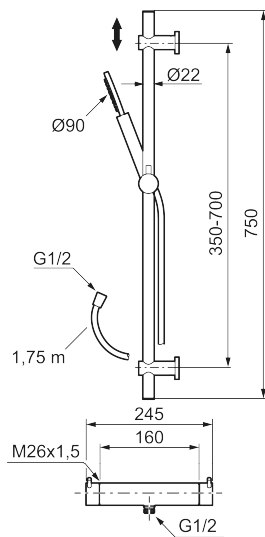

Article number: 271600.60

Description: Polished brass PVD, 160 c/c

Unique characteristics

Consist of:

MORA INXX II shower mixer:

- Pressure balanced thermostatic mixer
- Temperature handle with safety stop at 38°C
- With Eco-function
- Approved non-return valves, EN-Standard EN1717

MORA INXX II shower:

- Shower hose in metal, PVC- and BPA-free
- With adjustable wall brackets for usage of existing screw holes
- With Easy-Clean anti-limescale system
- Constant flow 7,5 l/min at 200–600 kPa

Article number: 271600.60

Sparepartlist

NO.	ART NO.	RSK	DESCRIPTION
1	209575	8275496	Hand shower, chrome
1	209575.12	8275497	Hand shower, matte black
1	209575.22	8275498	Hand shower, matte white
1	209575.44	8275499	Hand shower, matte grey
1	209575.60	8275500	Hand shower, polished brass PVD