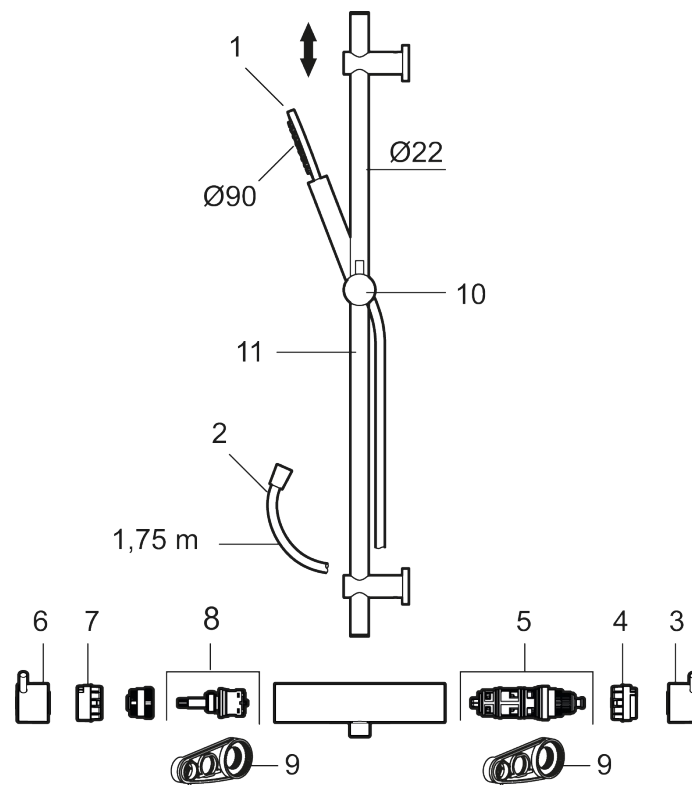

Article number: 271600.60

Description: Polished brass PVD, 160 c/c

Unique characteristics

Consist of:

MORA INXX II shower mixer:

- Pressure balanced thermostatic mixer
- Temperature handle with safety stop at 38°C
- With Eco-function
- Approved non-return valves, EN-Standard EN1717

MORA INXX II shower:

- Shower hose in metal, PVC- and BPA-free
- With adjustable wall brackets for usage of existing screw holes
- With Easy-Clean anti-limescale system
- Constant flow 7,5 l/min at 200–600 kPa

Article number: 271600.60

Sparepartlist

NO.	ART NO.	RSK	DESCRIPTION
1	209575	8275496	Hand shower, chrome
1	209575.12	8275497	Hand shower, matte black
1	209575.22	8275498	Hand shower, matte white
1	209575.44	8275499	Hand shower, matte grey
1	209575.60	8275500	Hand shower, polished brass PVD