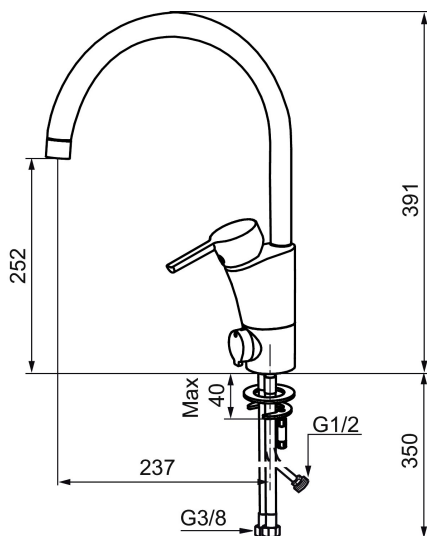

MORA MMIX K5 kitchen mixer

Mora MMIX combines elegance and ergonomic design with energy-efficiency. Soft geometric curves and a timeless style characterise the entire Mora MMIX range. The mixers were developed according to our unique EcoSafe™ concept focusing on low energy consumption and long-term environmental care.

Article number: 732151 Flow 3 bar: 7.3 l/m

Description: Chrome, connection nut G3/8"

Unique characteristics

Backflow protection unit type **AA**

- ESS (energy saving system)
- Ceramic cartridge with soft closing function
- Adjustable flow control and temperature limiter
- Eco (energy and water saving aerator)
- Soft PEX® hoses with 3/8" connecting nut (stainless steel braided)
- Swivel spout, limitation part for 60°, 85°, 110° or 360° included
- With dishwasher valve, switchable between cold and hot water. Pre-set on cold water
- Lead Free material
- Hole diameter Ø32-37 mm