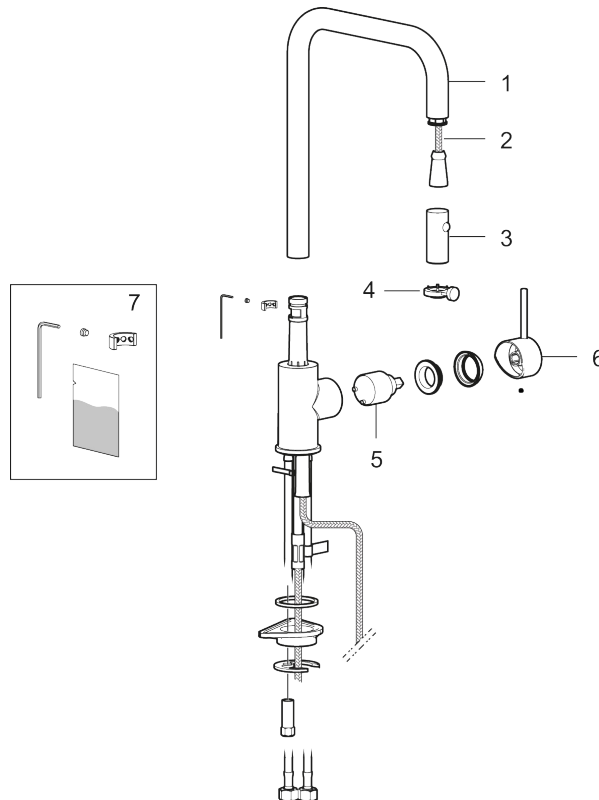

MORA INXX II pullout kitchen mixer

Combining a durable chromed finish and a soft design language, the INXX II pullout faucet brings a sense of luxury and elegance to the kitchen.

The mixer has a pullout hand spray, with the option to switch between a regular water stream and a shower. The stream returns to normal when the water is turned off.

Article number: 272031.CA Flow 3 bar: 5.9 l/m

Description: Chrome

Unique characteristics

Backflow protection unit type **EB**

- Pull out telescopic nozzle with two spray patterns (normal and rinse)
- Adjustable flow control and temperature limiter
- Soft PEX[®] hoses with 3/8" connecting nut (stainless steel braided)
- Swivel spout 130°, adaptable for different sinks
- Approved non-return valves, EN-Standard EN1717
- Hole diameter Ø34-37 mm

PRODUCT DESCRIPTION

MORA INXX II pullout kitchen mixer

Combining a durable chromed finish and a soft design language, the INXX II pullout faucet brings a sense of luxury and elegance to the kitchen.

The mixer has a pullout hand spray, with the option to switch between a regular water stream and a shower. The stream returns to normal when the water is turned off.

Article number: 272031.CA

Sparepartlist

NO.	ART NO.	RSK	DESCRIPTION
1	S600235	8387100	Spout, complete, chrome
1	S600235.12	8387101	Spout, complete, matte black
2	S600189	8387146	
3	S600188	8387098	Nozzle, chrome
3	S600188.12	8387099	Nozzle, matte black
4	S600216	3871102	
5	409702.AE	8437059	Ceramic cartridge
6	409700.AE	8394069	Lever, complete, chrome
6	409700.12AE	8394070	Lever, complete, matte black
7	S600213	8387148	