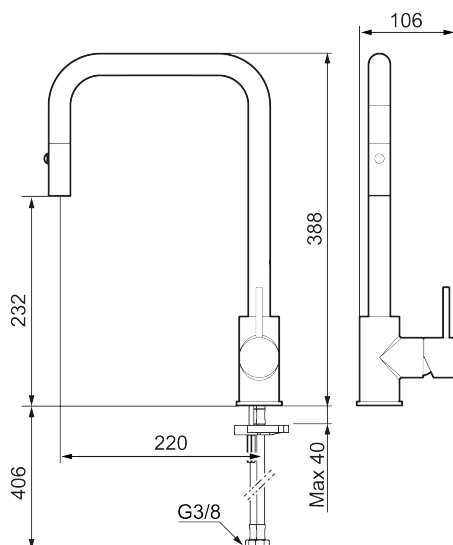

MORA INXX II pullout kitchen mixer

Combining a durable chromed finish and a soft design language, the INXX II pullout faucet brings a sense of luxury and elegance to the kitchen.

The mixer has a pullout hand spray, with the option to switch between a regular water stream and a shower. The stream returns to normal when the water is turned off.

Article number: 272031.CA Flow 3 bar: 5.9 l/m

Description: Chrome

Unique characteristics

Backflow protection unit type **EB**

- Pull out telescopic nozzle with two spray patterns (normal and rinse)
- Adjustable flow control and temperature limiter
- Soft PEX[®] hoses with 3/8" connecting nut (stainless steel braided)
- Swivel spout 130°, adaptable for different sinks
- Approved non-return valves, EN-Standard EN1717
- Hole diameter Ø34-37 mm

PRODUCT DESCRIPTION

MORA INXX II pullout kitchen mixer

Combining a durable chromed finish and a soft design language, the INXX II pullout faucet brings a sense of luxury and elegance to the kitchen.

The mixer has a pullout hand spray, with the option to switch between a regular water stream and a shower. The stream returns to normal when the water is turned off.

Article number: 272031.CA

Sparepartlist

NO.	ART NO.	RSK	DESCRIPTION
1	S600235	8387100	Spout, complete, chrome
1	S600235.12	8387101	Spout, complete, matte black
2	S600189	8387146	
3	S600188	8387098	Nozzle, chrome
3	S600188.12	8387099	Nozzle, matte black
4	S600216	3871102	
5	409702.AE	8437059	Ceramic cartridge
6	409700.AE	8394069	Lever, complete, chrome
6	409700.12AE	8394070	Lever, complete, matte black
7	S600213	8387148	