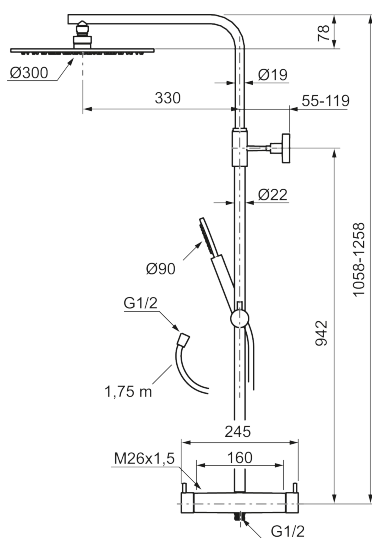

Article number: 271800.22 Flow 3 bar: 11.3 l/m

Description: Matte white, 160 c/c

Unique characteristics

Consist of:

MORA INXX II thermostatic mixer:

- Pressure balanced thermostatic mixer
- With reversible headwork
- Temperature handle with safety stop at 38°C
- With Eco-function
- Approved non-return valves, EN-Standard EN1717

MORA INXX II Shower System:

- Shower hose in metal, PVC- and BPA-free
- With Easy-Clean anti-limescale system
- Adjustable height
- Hand shower 7,5 l/min, shower head 11,3 l/min

PRODUCT DESCRIPTION

MORA INXX II shower system kit

Article number: 271800.22

Sparepartlist

NO.	ART NO.	RSK	DESCRIPTION
1	130348	8237489	Shower head 300 mm, chrome
1	130348.12	8237490	Shower head 300 mm, matte black
1	130348.22	8237491	Shower head 300 mm, matte white