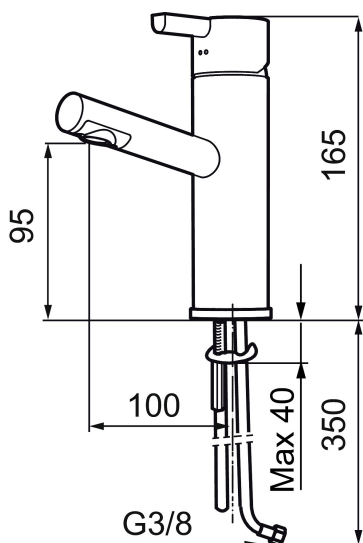

Article number: 707150.0065 Flow 3 bar: 7.8 l/m

Description: Chrome/gold

### Unique characteristics

Backflow protection unit type

- ESS (energy saving system)
- Ceramic cartridge
- Adjustable flow control and temperature limiter
- Soft PEX<sup>®</sup> hoses with 3/8" connecting nut (stainless steel braided)
- Hole diameter Ø32-37 mm (Ø32-35 mm recommended)

NO.	ART NO.	RSK	DESCRIPTION
11	708779.AE		Fastening details, kitchen
12	209518.AE	8346911	Fastening details
13	209562.AE		Locating ring, basin
14	209563.AE	8295335	Locating ring, kitchen
15	209505.AE	8346906	Handle for dishwasher connection, chrome
16	209504.AE	8346905	Ceramic cartridge for dish washer connection CW/HW, incl. service tool
17	459013		Locking screw
18	409480.AE	8393983	Aerator M18 int., ball joint, 7–9 l/min at 300 kPa