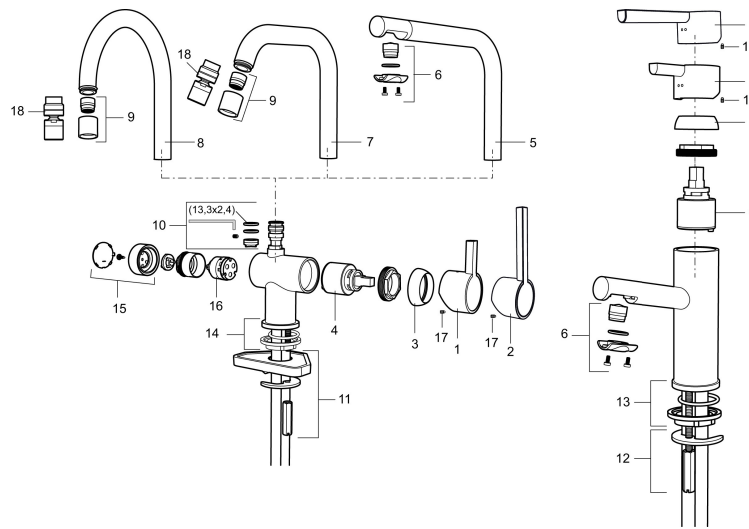

Article number: 707150.0065 Flow 3 bar: 7.8 l/m

Description: Chrome/gold

### Unique characteristics

Backflow protection unit type

- ESS (energy saving system)
- Ceramic cartridge
- Adjustable flow control and temperature limiter
- Soft PEX<sup>®</sup> hoses with 3/8" connecting nut (stainless steel braided)
- Hole diameter Ø32-37 mm (Ø32-35 mm recommended)

## Sparepartlist

NO.	ART NO.	RSK	DESCRIPTION
	209560.AC	8345784	Rubber gasket for Soft-PEX® pipe 3/8, 10-pcs
1	209500.AE	8346901	Handle, chrome
1	209500.0011AE	8346917	Handle, chrome/black
2	409337	8346503	Care-handle, chrome
3	209501.AE	8346902	Cover nut, chrome
4	209493.AE	8345204	Ceramic cartridge, ESS
4	708301.AE	8345093	Ceramic cartridge
5	209506.AE	8346907	L-spout, complete, chrome
5	209506.0011AE	8326728	L-spout, complete, chrome/black
6	209502.AE	8346903	Aerator kit, L-spout, 7,6 l/min at 200–600 kPa, chrome
6	209502.0011AE	8346921	Aerator kit, L-spout, 7,6 l/min at 200–600 kPa, chrome/black
7	209508.AE	8346909	J-spout, complete, chrome
8	209507.AE	8346908	C-spout, complete, chrome
9	209503.AE	8346904	Aerator M18 int., 7,6 l/min at 200–600 kPa, chrome
10	209520.AE	8346910	Gasket kit, incl. o-rings, limitation part, screw and wrench

NO.	ART NO.	RSK	DESCRIPTION
11	708779.AE		Fastening details, kitchen
12	209518.AE	8346911	Fastening details
13	209562.AE		Locating ring, basin
14	209563.AE	8295335	Locating ring, kitchen
15	209505.AE	8346906	Handle for dishwasher connection, chrome
16	209504.AE	8346905	Ceramic cartridge for dish washer connection CW/HW, incl. service tool
17	459013		Locking screw
18	409480.AE	8393983	Aerator M18 int., ball joint, 7–9 l/min at 300 kPa