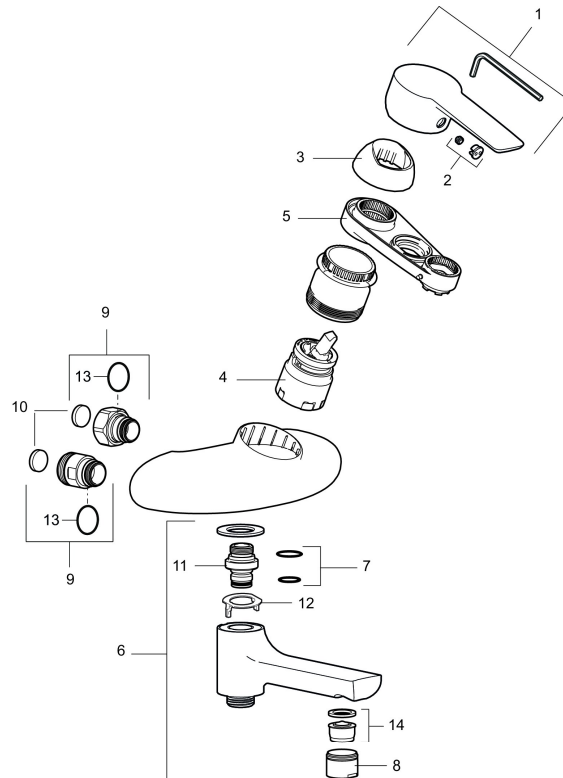

Article number: 250100.DB

Description: Chrome, 150 c/c, incl. s-connection (2x701001)

- Swivel spout with built-in diverter
- Soft closing with ceramic cartridge
- Adjustable flow control and temperature limiter
- Approved non-return valves, EN-Standard EN1717

Unique characteristics

Backflow protection unit type 

PRODUCT DESCRIPTION

MORA CERA W5 bath mixer

A bathroom is a place for relaxation, pleasure and recharging your batteries. So fill it with enjoyment. Save energy effortlessly, protect against fluctuations in water temperature, take an extra long shower with a clear conscience. Mora Cera puts quality time in your bathroom in countless ways.

Article number: 250100.DB

Sparepartlist

NO.	ART NO.	RSK	DESCRIPTION
1	409600.AE	8345186	Lever, complete
2	409392.AE	8344866	Colour marking and mounting screw for lever
3	409410.AE	8591986	Cover nut
4	S600276	8387231	Ceramic cartridge, incl. service tool, 20 l/min
5	891096.AE	8345921	Service tool
6	409656	8344876	Swivel spout, for conversion of shower mixer to bath/shower mixer, chrome
7	209519.AE	8938340	O-ring, for swivel spout
8	131415.AE	8281512	Housing M24 utv., 15 mm, chrome
9	409360.AA	8187781	Inlet connector 150 c/c (left-handed thread), retail packed
9	409361.AE	8228492	Inlet connector 160 c/c
10	409359.AA	8345172	Filter kit for connecting links, retail packed

NO.	ART NO.	RSK	DESCRIPTION
11	409366.AE		Nipple M18x1 with o-ring for bath mixer
12	129154.AE	8295332	Stop ring
13	129131.AE	8295316	O-ring (18,1 x 1,6), 2 pcs
14	139783.AE	8281546	Aerator inlet, 20–24 l/min at 300 kPa