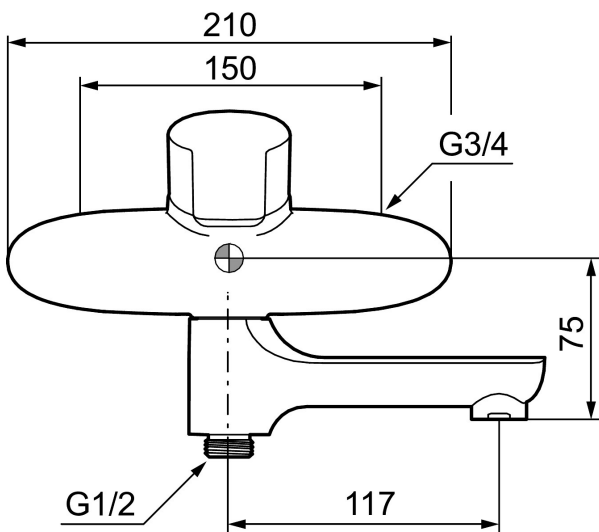

Article number: 250100.DB

Description: Chrome, 150 c/c, incl. s-connection (2x701001)

- Swivel spout with built-in diverter
- Soft closing with ceramic cartridge
- Adjustable flow control and temperature limiter
- Approved non-return valves, EN-Standard EN1717

Unique characteristics

Backflow protection unit type 

PRODUCT DESCRIPTION

MORA CERA W5 bath mixer

A bathroom is a place for relaxation, pleasure and recharging your batteries. So fill it with enjoyment. Save energy effortlessly, protect against fluctuations in water temperature, take an extra long shower with a clear conscience. Mora Cera puts quality time in your bathroom in countless ways.

Article number: 250100.DB

Sparepartlist

NO.	ART NO.	RSK	DESCRIPTION
1	409600.AE	8345186	Lever, complete
2	409392.AE	8344866	Colour marking and mounting screw for lever
3	409410.AE	8591986	Cover nut
4	S600276	8387231	Ceramic cartridge, incl. service tool, 20 l/min
5	891096.AE	8345921	Service tool
6	409656	8344876	Swivel spout, for conversion of shower mixer to bath/shower mixer, chrome
7	209519.AE	8938340	O-ring, for swivel spout
8	131415.AE	8281512	Housing M24 utv., 15 mm, chrome
9	409360.AA	8187781	Inlet connector 150 c/c (left-handed thread), retail packed
9	409361.AE	8228492	Inlet connector 160 c/c
10	409359.AA	8345172	Filter kit for connecting links, retail packed

NO.	ART NO.	RSK	DESCRIPTION
11	409366.AE		Nipple M18x1 with o-ring for bath mixer
12	129154.AE	8295332	Stop ring
13	129131.AE	8295316	O-ring (18,1 x 1,6), 2 pcs
14	139783.AE	8281546	Aerator inlet, 20–24 l/min at 300 kPa