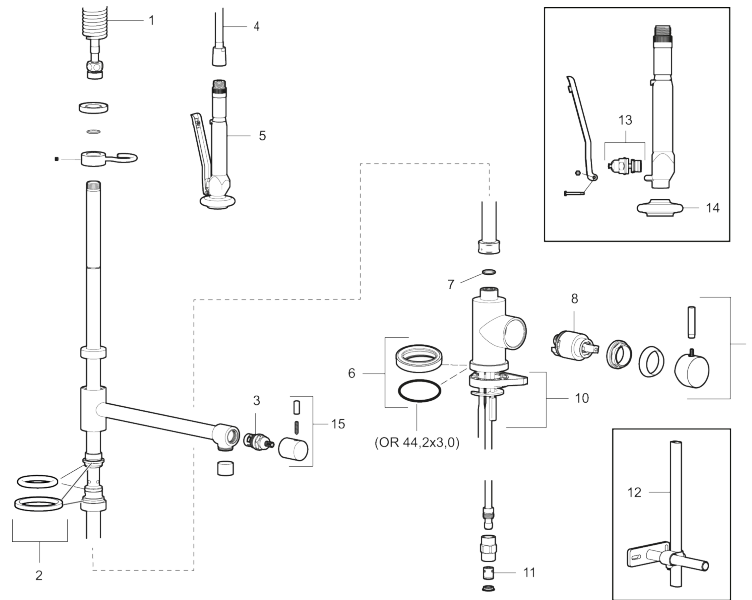

## MORA IZZY profi kitchen mixer

Mora Izzy Profi is a unique system comprising a kitchen mixer with high spout and a spring-suspended dishwashing shower. Mora Temp Profi makes your kitchen work a breeze. You'll discover new possibilities, like filling a really big pot or spraying a plant with water.

Article number: 702840 Flow 3 bar: 15.1 l/m

Description: Chrome

- ESS (energy saving system)
- Swivel spout 120° with on/off valve
- Hose 1200 mm
- Self-closing hand shower
- Note: Installation on solid worktops, not thin sheet metal sinks
- Hole diameter Ø29-35 mm
- Approved non-return valves EN-Standard EN 1717

# MORA IZZY profi kitchen mixer

Mora Izzy Profi is a unique system comprising a kitchen mixer with high spout and a spring-suspended dishwashing shower. Mora Temp Profi makes your kitchen work a breeze. You'll discover new possibilities, like filling a really big pot or spraying a plant with water.

## Sparepartlist

NO.	ART NO.	RSK	DESCRIPTION
1	310004.AE	8322646	Equalizer spring
2	708961.AE		Gasket kit
3	S600274	8397028	Ceramic headwork (G15)
4	319067.AE	8322658	High-pressure shower hose
5	310005.AE	8322653	Self-closing hand shower
6	708578.AE	8483170	Base, complete, single lever mixer, chrome
7	708475.AE	8346493	Repair Kit
8	708498.AE	8345125	Ceramic cartridge
9	708995.AE		Lever, complete, chrome
10	708779.AE		Fastening details, kitchen
11	139465.AE	8186872	Non-return valve, with lock ring
12	409340.AE	8531598	Stabilization kit
13	139520.AE	8183712	Headwork for hand shower
14	310003.AE	8322654	Shower strainer 1/2" thread
15	309518.AE		On/off lever