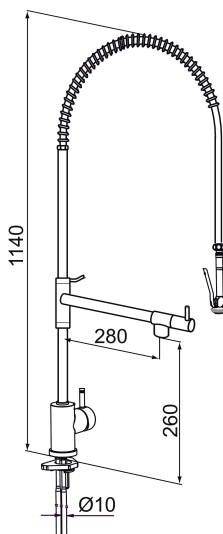

MORA IZZY profi kitchen mixer

Mora Izzy Profi is a unique system comprising a kitchen mixer with high spout and a spring-suspended dishwashing shower. Mora Temp Profi makes your kitchen work a breeze. You'll discover new possibilities, like filling a really big pot or spraying a plant with water.

Article number: 702840 Flow 3 bar: 15.1 l/m

Description: Chrome

- ESS (energy saving system)
- Swivel spout 120° with on/off valve
- Hose 1200 mm
- Self-closing hand shower
- Note: Installation on solid worktops, not thin sheet metal sinks
- Hole diameter Ø29-35 mm
- Approved non-return valves EN-Standard EN 1717