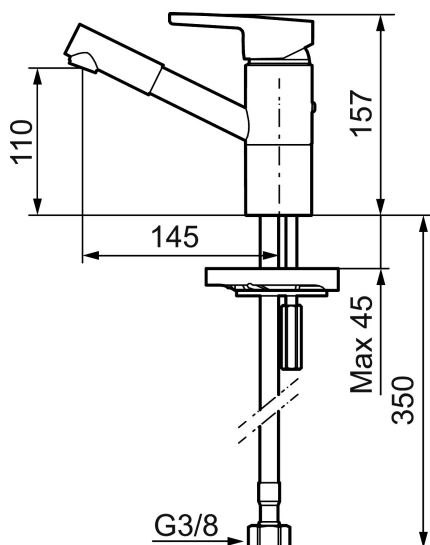

MORA MMIX B6 basin mixer

Mora MMIX combines elegance and ergonomic design with energy-efficiency. Soft geometric curves and a timeless style characterise the entire Mora MMIX range. The mixers were developed according to our unique EcoSafe™ concept focusing on low energy consumption and long-term environmental care.

Article number: 733095 Flow 3 bar: 7.2 l/m

Description: Chrome

Unique characteristics

Backflow protection unit type

- ESS (energy saving system)
- Ceramic cartridge with soft closing function
- Adjustable flow control and temperature limiter
- Soft PEX® hoses with 3/8" connecting nut (stainless steel braided)
- Swivel spout 110°
- Approved by the Rheumatism Association in Sweden
- Lead Free material
- Hole diameter Ø33,5-35 mm