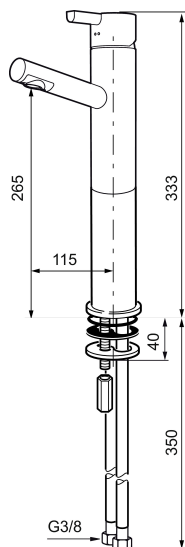

## MORA REXX B5 basin mixer

With their simple, minimalist design, Mora REXX mixers are the essence of Scandinavian design and functionality. Their innovation lies in their precision. When tradition and craftsmanship meet state-of-the-art manufacturing methods and inspiring design, the result is Mora REXX. The version shown here is a beautiful basin mixer with built-in intelligent functionality.

Article number: 707161 Flow 3 bar: 4.6 l/m

Description: Chrome

### Unique characteristics

Backflow protection unit type

- ESS (energy saving system)
- Ceramic cartridge
- Adjustable flow control and temperature limiter
- Eco (energy and water saving constant flow aerator, 5 l/min at 200–600 kPa)
- Soft PEX® hoses with 3/8" connecting nut (stainless steel braided)
- Hole diameter Ø32-37 mm (Ø32-35 mm recommended)