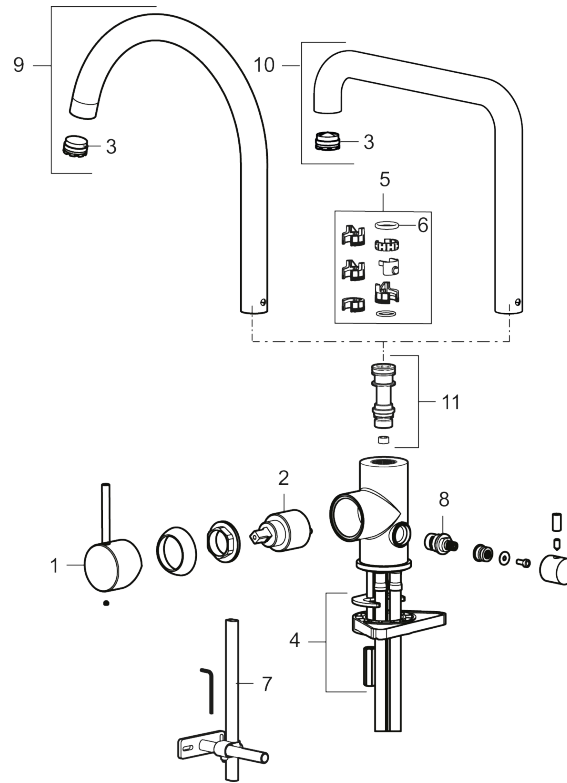

## MORA INXX II soft kitchen mixer

**Article number:** 272151.12LD3 **Flow 3 bar:** 3.8 l/m

**Description:** Matte black, LEED/BREEAM compliant

- Ceramic cartridge
- Adjustable flow control and temperature limiter
- Soft PEX<sup>®</sup> hoses with 3/8" connecting nut (stainless steel braided)
- Swivel spout, limitation part for 60°, 85°, 110° or 360° included
- With dish washer valve CW, not adjustable to HW
- Hole diameter Ø34-37 mm

Unique characteristics

Backflow protection unit type

PRODUCT DESCRIPTION

MORA INXX II soft kitchen mixer

Article number:  
272151.12LD3

Sparepartlist

NO.	ART NO.	RSK	DESCRIPTION
1	409700.AE	8394069	Lever, complete, chrome
1	409700.12AE	8394070	Lever, complete, matte black
1	409700.22AE	8394071	Lever, complete, matte white
1	409700.44AE	8394072	Lever, complete, matte grey
1	409700.60AE	8394073	Lever, complete, polished brass PVD
1	409700.62AE	8394074	Lever, complete, brushed brass PVD
1	409700.76AE	8394075	Lever, complete, brushed nickel
2	409702.AE	8437059	Ceramic cartridge
3	S600230		Aerator M21,5 ext., Z
4	S600055		Fastening details
5	209565.AE		Limitation segment
6	708843.AE	8295357	O-ring (15,54 x 2,62), 2 pcs
7	409340.AE	8531598	Stabilization kit
8	409707.AE	8394082	Ceramic cartridge for dish washer connection