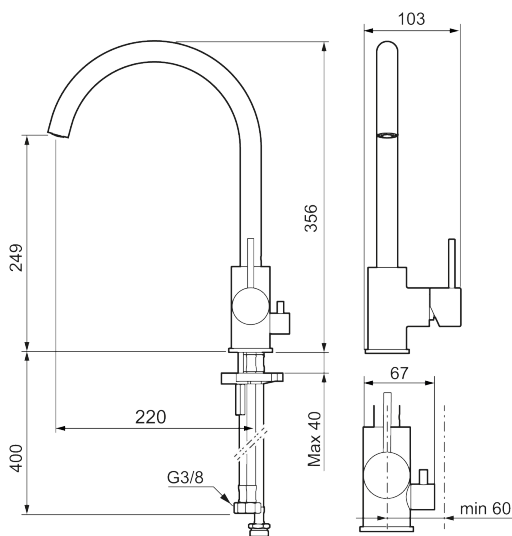

## MORA INXX II soft kitchen mixer

**Article number:** 272151.12LD3 **Flow 3 bar:** 3.8 l/m

**Description:** Matte black, LEED/BREEAM compliant

- Ceramic cartridge
- Adjustable flow control and temperature limiter
- Soft PEX<sup>®</sup> hoses with 3/8" connecting nut (stainless steel braided)
- Swivel spout, limitation part for 60°, 85°, 110° or 360° included
- With dish washer valve CW, not adjustable to HW
- Hole diameter Ø34-37 mm

Unique characteristics

Backflow protection unit type

PRODUCT DESCRIPTION

MORA INXX II soft kitchen mixer

Article number:  
272151.12LD3

Sparepartlist

NO.	ART NO.	RSK	DESCRIPTION
1	409700.AE	8394069	Lever, complete, chrome
1	409700.12AE	8394070	Lever, complete, matte black
1	409700.22AE	8394071	Lever, complete, matte white
1	409700.44AE	8394072	Lever, complete, matte grey
1	409700.60AE	8394073	Lever, complete, polished brass PVD
1	409700.62AE	8394074	Lever, complete, brushed brass PVD
1	409700.76AE	8394075	Lever, complete, brushed nickel
2	409702.AE	8437059	Ceramic cartridge
3	S600230		Aerator M21,5 ext., Z
4	S600055		Fastening details
5	209565.AE		Limitation segment
6	708843.AE	8295357	O-ring (15,54 x 2,62), 2 pcs
7	409340.AE	8531598	Stabilization kit
8	409707.AE	8394082	Ceramic cartridge for dish washer connection