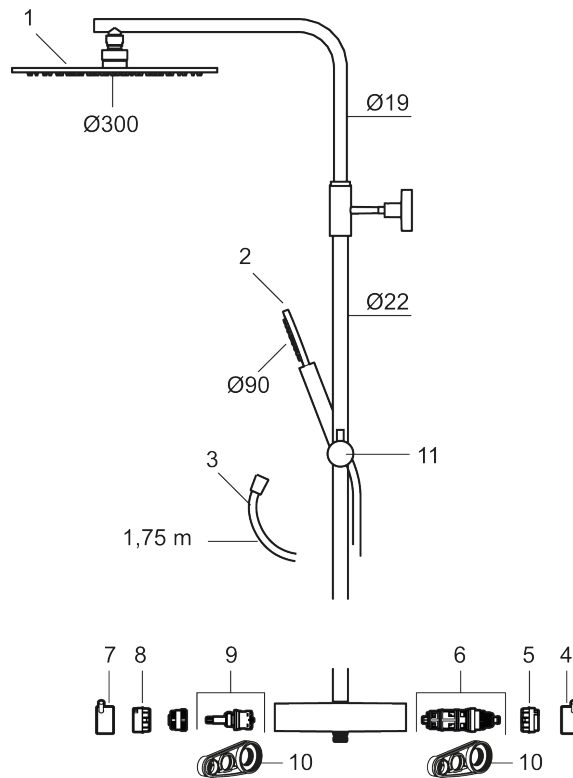

MORA INXX II Shower System:

- Shower hose in metal, PVC- and BPA-free
- With Easy-Clean anti-limescale system
- Adjustable height
- Hand shower 7,5 l/min, shower head 11 l/min

PRODUCT DESCRIPTION

MORA INXX II shower system kit

Article number: 271800.62

Sparepartlist

NO.	ART NO.	RSK	DESCRIPTION
1	130348	8237489	Shower head 300 mm, chrome
1	130348.12	8237490	Shower head 300 mm, matte black
1	130348.22	8237491	Shower head 300 mm, matte white