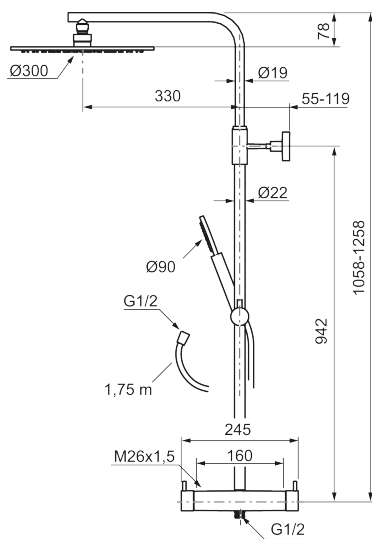

MORA INXX II shower system kit

With its durable, elegant brushed brass finish the INXX II combines classic design with high performance, constant temperature, outstanding comfort and effective scald protection. The overhead shower has a large, slim shower head that looks great in bathrooms with a strong character and striking shapes, as well as in classic bathrooms designed for rest and relaxation. The mixer has been tested and approved according to current building regulations and is energy-efficient, which means it reduces water and energy use without compromising on comfort. The INXX II collection offers a world-class water experience.

About the collection

INXX II is an elegant, timeless collection in a palette of carefully selected colours. Offering a combination of high quality, sober design and outstanding comfort, this is the ultimate collection.

Article number: 271800.62 Flow 3 bar: 11.3 l/m

Description: Brushed brass PVD, 160 c/c

Consist of:

MORA INXX II thermostatic mixer:

- Pressure balanced thermostatic mixer
- With reversible headwork
- Temperature handle with safety stop at 38°C
- With Eco-function
- Approved non-return valves, EN-Standard EN1717

MORA INXX II Shower System:

- Shower hose in metal, PVC- and BPA-free
- With Easy-Clean anti-limescale system
- Adjustable height
- Hand shower 7,5 l/min, shower head 11 l/min