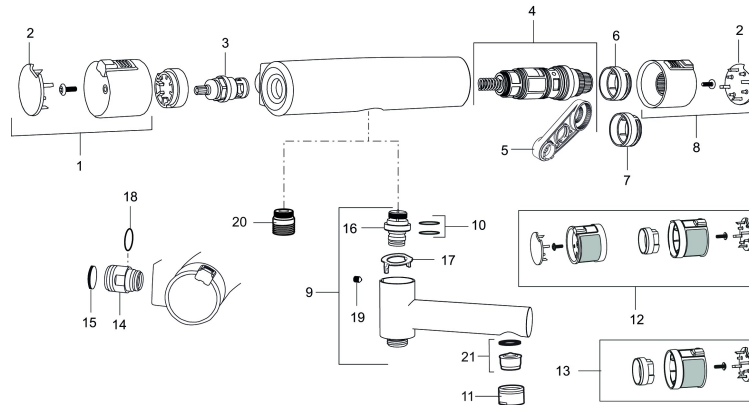

Article number: 730000.0011

Description: Chrome/black, 160 c/c

Unique characteristics

- Swivel spout with built-in diverter
- Pressure balanced thermostatic mixer
- Temperature handle with safety stop at 38°C
- With Eco-function
- Lead Free material
- Approved non-return valves, EN-Standard EN1717

Article number: 730000.0011

Sparepartlist

NO.	ART NO.	RSK	DESCRIPTION
1	409353.AA	8345088	On/off handle, complete, chrome, retail packed
1	409353.0011AA	8345087	On/off handle, complete, chrome/black, retail packed
2	409358.AA	8345089	End cover, chrome, retail packed
2	409358.0011AA	8345090	End cover, black, retail packed
3	S600274	8397028	Ceramic headwork (G15)
4	S600275	8397029	Thermostatic cartridge, complete, incl. service tool
5	S600298	3870203	Service tool
6	S600311	8397045	Scalding protection ring (standard), black
7	409364.AE	8346506	Scalding protection ring, (max 42 °C)
8	409352.AA	8345086	Temperature handle, complete, chrome, retail packed
8	409352.0011AA	8345085	Temperature handle, complete, chrome/black, retail packed
9	409356	8344853	Swivel spout, for conversion of shower mixer to bath/shower mixer, chrome
10	209519.AE	8938340	O-ring, for swivel spout
11	131415.AE	8281512	Housing M24 utv., 15 mm, chrome
12	409370.AA	8345139	Rebuild kit, care, black/chrome, retail packed
12	409370.0085AA	8345162	Rebuild kit, care, lime/black, retail packed
12	409370.0095AE	8345210	Rebuild kit, care, red/black
13	409440.AE	8345211	Rebuild kit with fixed temp. stop, care, chrome

NO.	ART NO.	RSK	DESCRIPTION
14	409360.AA	8187781	Inlet connector 150 c/c (left-handed thread), retail packed
14	409361.AE	8228492	Inlet connector 160 c/c
15	409359.AA	8345172	Filter kit for connecting links, retail packed
16	409366.AE		Nipple M18x1 with o-ring for bath mixer
17	38521000	8295345	Stop ring
18	129131.AE	8295316	O-ring (18,1 x 1,6), 2 pcs
19	708655.AE	8295447	Locking screw
20	409365.AE	8187026	Nipple M18x1 - G1/2
21	139783.AE	8281546	Aerator inlet, 20–24 l/min at 300 kPa