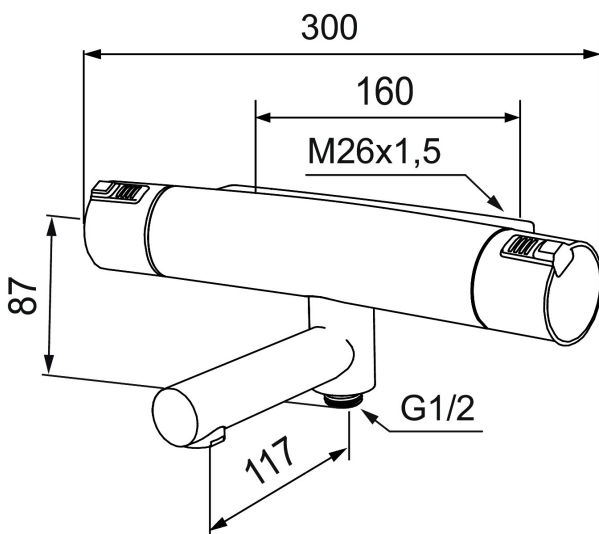

Article number: 730000.0011

Description: Chrome/black, 160 c/c

Unique characteristics

- Swivel spout with built-in diverter
- Pressure balanced thermostatic mixer
- Temperature handle with safety stop at 38°C
- With Eco-function
- Lead Free material
- Approved non-return valves, EN-Standard EN1717

Backflow protection unit type **EB**

PRODUCT DESCRIPTION

MORA MMIX T5 bath mixer

Mora MMIX combines elegance and ergonomic design with energy-efficiency. Soft geometric curves and a timeless style characterise the entire Mora MMIX range. The mixers were developed according to our unique EcoSafe™ concept focusing on low energy consumption and long-term environmental care.

NO.	ART NO.	RSK	DESCRIPTION
14	409360.AA	8187781	Inlet connector 150 c/c (left-handed thread), retail packed
14	409361.AE	8228492	Inlet connector 160 c/c
15	409359.AA	8345172	Filter kit for connecting links, retail packed
16	409366.AE		Nipple M18x1 with o-ring for bath mixer
17	38521000	8295345	Stop ring
18	129131.AE	8295316	O-ring (18,1 x 1,6), 2 pcs
19	708655.AE	8295447	Locking screw
20	409365.AE	8187026	Nipple M18x1 - G1/2
21	139783.AE	8281546	Aerator inlet, 20–24 l/min at 300 kPa