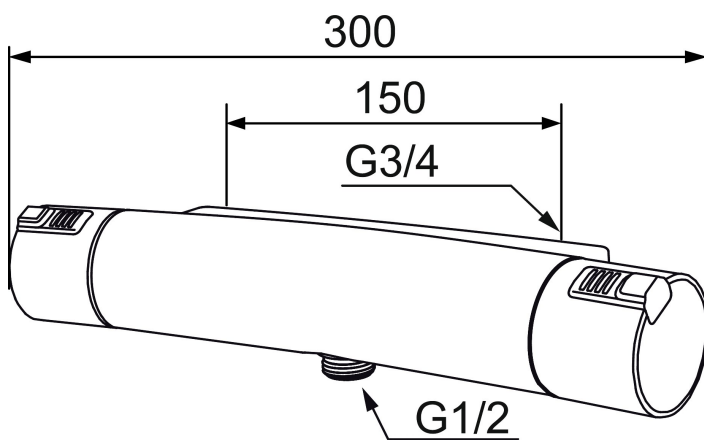

## MORA MMIX T5 shower mixer

Mora MMIX combines elegance and ergonomic design with energy-efficiency. Soft geometric curves and a timeless style characterise the entire Mora MMIX range. The mixers were developed according to our unique EcoSafe™ concept focusing on low energy consumption and long-term environmental care.

**Article number:** 731100.0011DB

**Description:** Chrome/black, 150 c/c, incl. s-connection (2x701001)

Unique characteristics

Backflow protection unit type 

- With shower connection down
- Pressure balanced thermostatic mixer
- Temperature handle with safety stop at 38°C
- With Eco-function
- Lead Free material
- Approved non-return valves, EN-Standard EN1717