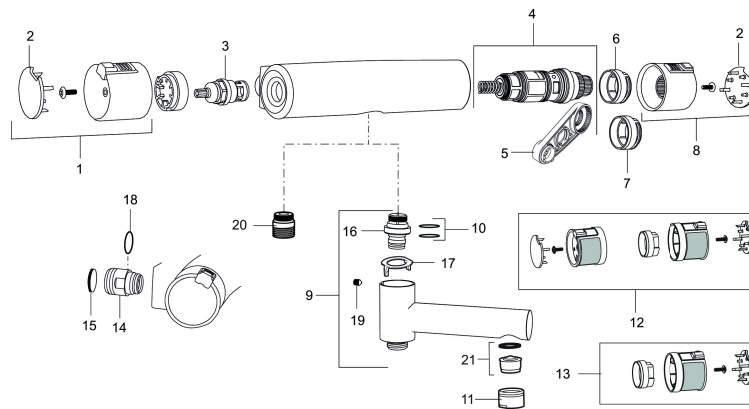

PRODUCT DESCRIPTION

MORA MMIX T5 shower mixer

Mora MMIX combines elegance and ergonomic design with energy-efficiency. Soft geometric curves and a timeless style characterise the entire Mora MMIX range. The mixers were developed according to our unique EcoSafe™ concept focusing on low energy consumption and long-term environmental care.

Article number:

731100.0011DB

Sparepartlist

NO.	ART NO.	RSK	DESCRIPTION
1	409353.AA	8345088	On/off handle, complete, chrome, retail packed
1	409353.0011AA	8345087	On/off handle, complete, chrome/black, retail packed
2	409358.AA	8345089	End cover, chrome, retail packed
2	409358.0011AA	8345090	End cover, black, retail packed
3	S600274	8397028	Ceramic headwork (G15)
4	S600275	8397029	Thermostatic cartridge, complete, incl. service tool
5	S600298	3870203	Service tool
6	S600311	8397045	Scalding protection ring (standard), black
7	409364.AE	8346506	Scalding protection ring, (max 42 °C)
8	409352.AA	8345086	Temperature handle, complete, chrome, retail packed
8	409352.0011AA	8345085	Temperature handle, complete, chrome/black, retail packed
9	409356	8344853	Swivel spout, for conversion of shower mixer to bath/shower mixer, chrome
10	209519.AE	8938340	O-ring, for swivel spout
11	131415.AE	8281512	Housing M24 utv., 15 mm, chrome
12	409370.AA	8345139	Rebuild kit, care, black/chrome, retail packed
12	409370.0085AA	8345162	Rebuild kit, care, lime/black, retail packed
12	409370.0095AE	8345210	Rebuild kit, care, red/black