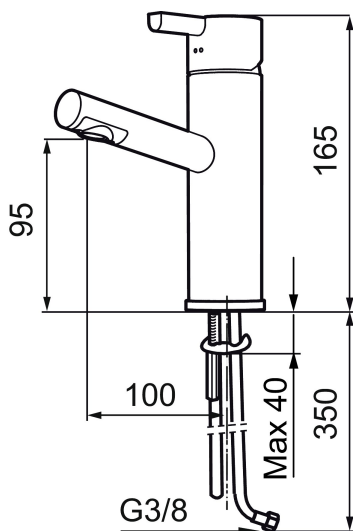

MORA REXX B5 basin mixer

With their simple, minimalist design, Mora REXX mixers are the essence of Scandinavian design and functionality. Their innovation lies in their precision. When tradition and craftsmanship meet state-of-the-art manufacturing methods and inspiring design, the result is Mora REXX. The version shown here is a beautiful basin mixer with built-in intelligent functionality.

Article number: 707150.11 Flow 3 bar: 7.8 l/m

Description: Black PVD

Unique characteristics

Backflow protection unit type 

- ESS (energy saving system)
- Ceramic cartridge
- Adjustable flow control and temperature limiter
- Soft PEX[®] hoses with 3/8" connecting nut (stainless steel braided)
- Hole diameter Ø32-37 mm (Ø32-35 mm recommended)