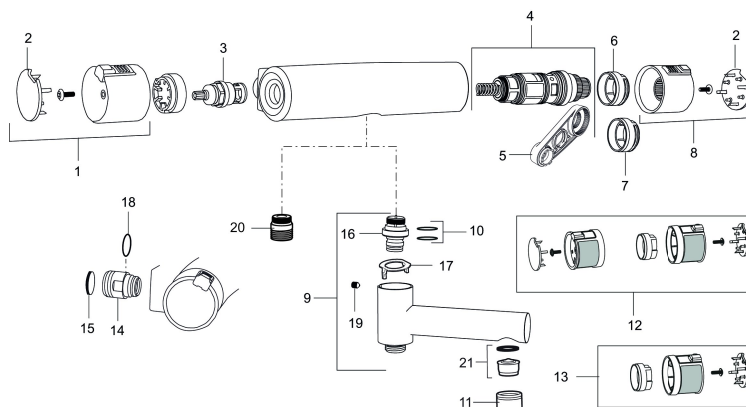

Article number: 731102

Description: Chrome/black

Unique characteristics

Backflow protection unit type 

- With shower connection down
- Pressure balanced thermostatic mixer
- Temperature handle with safety stop at 38°C and 42°C
- With Eco-function
- Lead Free material
- Approved non-return valves, EN-Standard EN1717
- Extra user-friendly grips, approved by the Rheumatism Association in Sweden

Also available in a lime green “limited edition”

Article number: 731102

Sparepartlist

NO.	FMM NO.	RSK	DESCRIPTION
1	409353.AA	8345088	On/off handle, complete, chrome, retail packed
1	409353.0011AA	8345087	On/off handle, complete, chrome/black, retail packed
2	409358.AA	8345089	End cover, chrome, retail packed
2	409358.0011AA	8345090	End cover, black, retail packed
3	409354.AA	8345137	Ceramic headwork, retail packed
4	409355.AE	8345136	Thermostatic cartridge, complete, with service tool
5	891096.AE	8345921	Service tool
6	409363.AE	8346505	Scalding protection ring, (standard)
7	409364.AE	8346506	Scalding protection ring, (max 42 °C)
8	409352.AA	8345086	Temperature handle, complete, chrome, retail packed
8	409352.0011AA	8345085	Temperature handle, complete, chrome/black, retail packed
9	409356	8344853	Swivel spout, for conversion of shower mixer to bath/shower mixer, chrome
10	209519.AE	8938340	O-ring, for swivel spout
11	131415.AE	8281512	Housing M24 utv., 15 mm, chrome
12	409370.AA	8345139	Rebuild kit, care, black/chrome, retail packed
12	409370.0085AA	8345162	Rebuild kit, care, lime/black, retail packed
12	409370.0095AE	8345210	Rebuild kit, care, red/black