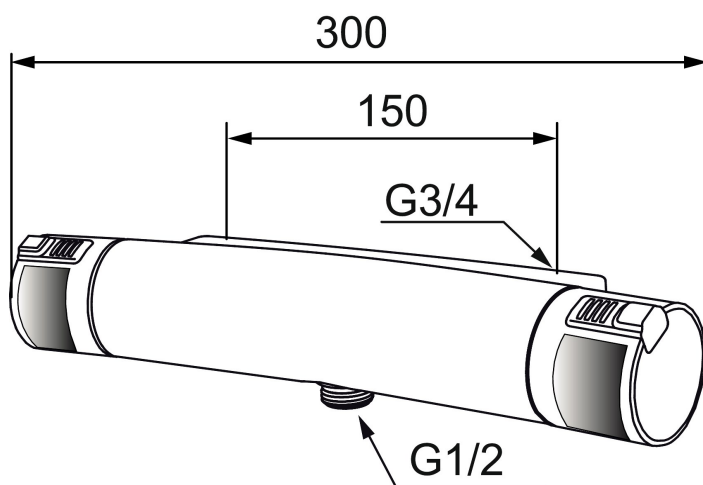

MORA MMIX T5 care shower mixer

Ergonomic thermostatic mixer with “extra grip” handles and a heightened push button that easily can be manoeuvred with the palm of the hand. With a black TPE that gives extra contrast for visual disabilities and a softer feeling. Also available in a lime green “limited edition”

Article number: 731102

Description: Chrome/black

Unique characteristics

Backflow protection unit type 

- With shower connection down
- Pressure balanced thermostatic mixer
- Temperature handle with safety stop at 38°C and 42°C
- With Eco-function
- Lead Free material
- Approved non-return valves, EN-Standard EN1717
- Extra user-friendly grips, approved by the Rheumatism Association in Sweden

PRODUCT DESCRIPTION

MORA MMIX T5 care shower mixer

Ergonomic thermostatic mixer with “extra grip” handles and a heightened push button that easily can be manoeuvred with the palm of the hand. With a black TPE that gives extra contrast for visual disabilities and a softer feeling.