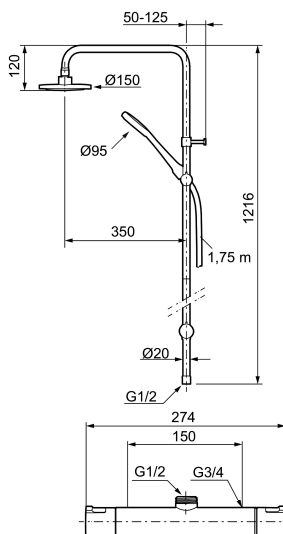

MORA CERA shower system kit

A bathroom is a place for relaxation, pleasure and recharging your batteries. So fill it with enjoyment. Save energy effortlessly, protect against fluctuations in water temperature, take an extra long shower with a clear conscience. Mora Cera puts quality time in your bathroom in countless ways.

Article number: 241900.DB

Description: Chrome, incl. s-connection (2x701001)

Consist of :

Mora Cera thermostatic mixer art.no. 241150.DB

- Temperature handle with safety stop at 38°C and 42°C
- With Eco-function
- Approved non-return valves, EN-Standard EN1717
- Extra user-friendly grips, approved by the Rheumatism Association in Sweden

Mora Cera Shower System S5 art.no. 130005

- Diverter with ceramic cartridge
- Shower hose in metal, PVC- and BPA-free
- With Easy-Clean anti-limescale system
- Shower bar can be shortened if required
- Diverter can be mounted with lever pointing in chosen direction
- Air mixture provides comfort flow at 6 l/min, max flow 10 l/min