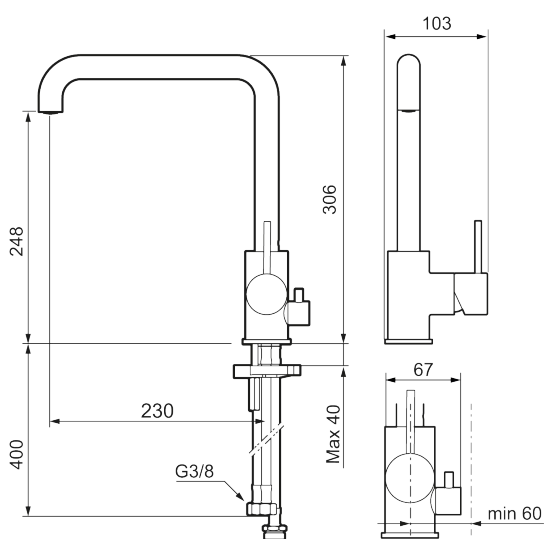

## MORA INXX II sharp kitchen mixer

**Article number:** 272071.LD3 **Flow 3 bar:** 3.8 l/m

**Description:** Chrome, LEED/BREEAM compliant

- Ceramic cartridge
- Adjustable flow control and temperature limiter
- Soft PEX<sup>®</sup> hoses with 3/8" connecting nut (stainless steel braided)
- Swivel spout, limitation part for 60°, 85°, 110° or 360° included
- With dish washer valve CW, not adjustable to HW
- Hole diameter Ø34-37 mm

### Unique characteristics

Backflow protection unit type 

PRODUCT DESCRIPTION

MORA INXX II sharp kitchen mixer

Article number: 272071.LD3

Sparepartlist

NO.	ART NO.	RSK	DESCRIPTION
1	409700.AE	8394069	Lever, complete, chrome
1	409700.12AE	8394070	Lever, complete, matte black
1	409700.22AE	8394071	Lever, complete, matte white
1	409700.44AE	8394072	Lever, complete, matte grey
1	409700.60AE	8394073	Lever, complete, polished brass PVD
1	409700.62AE	8394074	Lever, complete, brushed brass PVD
1	409700.76AE	8394075	Lever, complete, brushed nickel
2	409702.AE	8437059	Ceramic cartridge
3	S600230		Aerator M21,5 ext., Z
4	S600055		Fastening details
5	209565.AE		Limitation segment
6	708843.AE	8295357	O-ring (15,54 x 2,62), 2 pcs
7	409340.AE	8531598	Stabilization kit
8	409707.AE	8394082	Ceramic cartridge for dish washer connection