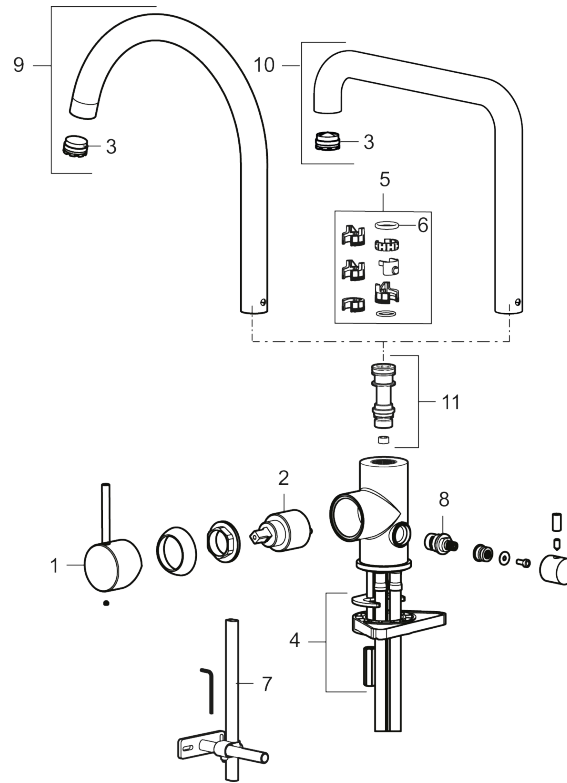

## MORA INXX II sharp kitchen mixer

**Article number:** 272071.LD3 **Flow 3 bar:** 3.8 l/m

**Description:** Chrome, LEED/BREEAM compliant

- Ceramic cartridge
- Adjustable flow control and temperature limiter
- Soft PEX<sup>®</sup> hoses with 3/8" connecting nut (stainless steel braided)
- Swivel spout, limitation part for 60°, 85°, 110° or 360° included
- With dish washer valve CW, not adjustable to HW
- Hole diameter Ø34-37 mm

### Unique characteristics

Backflow protection unit type 

PRODUCT DESCRIPTION

MORA INXX II sharp kitchen mixer

Article number: 272071.LD3

Sparepartlist

NO.	ART NO.	RSK	DESCRIPTION
1	409700.AE	8394069	Lever, complete, chrome
1	409700.12AE	8394070	Lever, complete, matte black
1	409700.22AE	8394071	Lever, complete, matte white
1	409700.44AE	8394072	Lever, complete, matte grey
1	409700.60AE	8394073	Lever, complete, polished brass PVD
1	409700.62AE	8394074	Lever, complete, brushed brass PVD
1	409700.76AE	8394075	Lever, complete, brushed nickel
2	409702.AE	8437059	Ceramic cartridge
3	S600230		Aerator M21,5 ext., Z
4	S600055		Fastening details
5	209565.AE		Limitation segment
6	708843.AE	8295357	O-ring (15,54 x 2,62), 2 pcs
7	409340.AE	8531598	Stabilization kit
8	409707.AE	8394082	Ceramic cartridge for dish washer connection