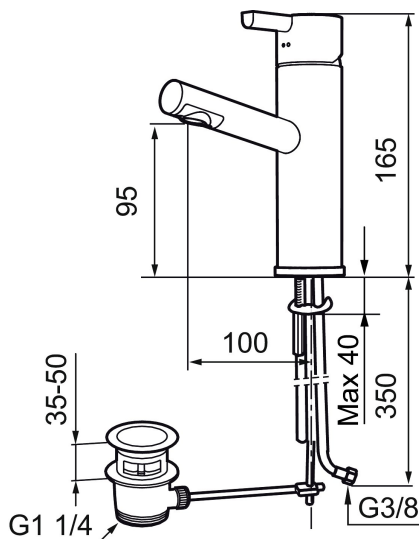

## MORA REXX B5 basin mixer

With their simple, minimalist design, Mora REXX mixers are the essence of Scandinavian design and functionality. Their innovation lies in their precision. When tradition and craftsmanship meet state-of-the-art manufacturing methods and inspiring design, the result is Mora REXX. The version shown here is a beautiful basin mixer with intelligent functionality and a pop-up waste.

Article number: 707155 Flow 3 bar: 7.0 l/m

Description: Chrome

### Unique characteristics

Backflow protection unit type

- With pop-up waste
- ESS (energy saving system)
- Ceramic cartridge
- Adjustable flow control and temperature limiter
- Soft PEX<sup>®</sup> hoses with 3/8" connecting nut (stainless steel braided)
- Hole diameter Ø32-37 mm (Ø32-35 mm recommended)