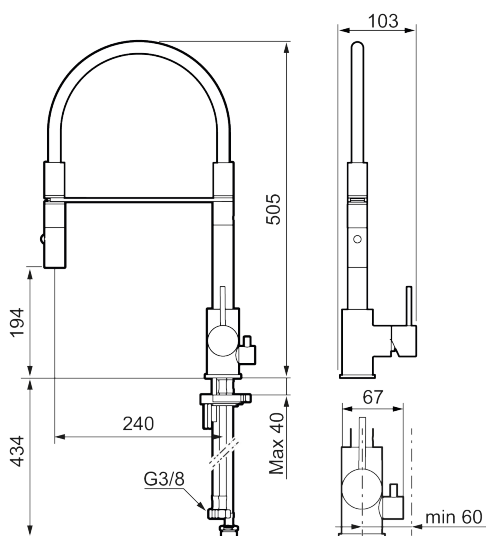

Article number: 272091.12CA Flow 3 bar: 6.0 l/m

Description: Matte black

Unique characteristics

Backflow protection unit type **EB**

- Nozzle with two spray patterns (normal and rinse)
- Ceramic cartridge
- Adjustable flow control and temperature limiter
- Swivel spout, limitation part for 60°, 85°, 110° or 360° included
- Soft PEX® hoses with 3/8" connecting nut (stainless steel braided)
- Approved non-return valves, EN-Standard EN1717
- Hole diameter Ø34-37 mm