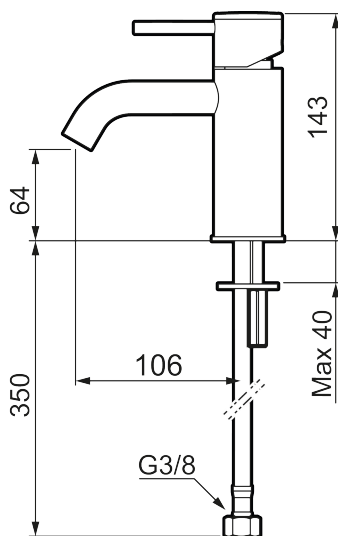

Unique characteristics

Backflow protection unit type 

MORA INXX II soft, small basin mixer

INXX II basin mixers are available in three different heights, including small which is suitable for small basins. With its durable matt white finish and essential design, the INXX II soft enhances the feeling of comfort, quality and elegance in your bathroom. The mixer has been tested and approved according to current building regulations and is energy-efficient, which means it reduces water and energy use without compromising on comfort. A push down-waste in a matching colour is available as an accessory.

Article number: 273001.22CA Flow 3 bar: 4.5 l/m

Description: Matte white

- Ceramic cartridge
- Adjustable flow control and temperature limiter
- Soft PEX® hoses with 3/8" connecting nut (stainless steel braided)
- Hole diameter Ø34-37 mm