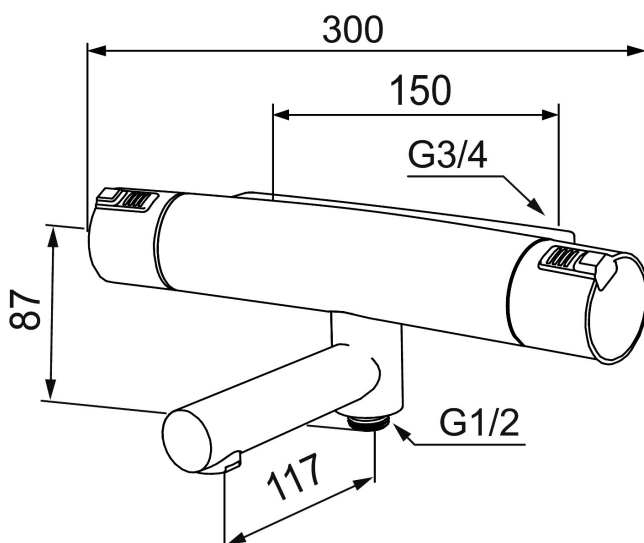

## MORA MMIX T5 bath mixer

Mora MMIX combines elegance and ergonomic design with energy-efficiency. Soft geometric curves and a timeless style characterise the entire Mora MMIX range. The mixers were developed according to our unique EcoSafe™ concept focusing on low energy consumption and long-term environmental care.

Article number: 730100.0011

Description: Chrome/black, 150 c/c

### Unique characteristics

Backflow protection unit type 

- Swivel spout with built-in diverter
- Pressure balanced thermostatic mixer
- Temperature handle with safety stop at 38°C
- With Eco-function
- Lead Free material
- Approved non-return valves, EN-Standard EN1717