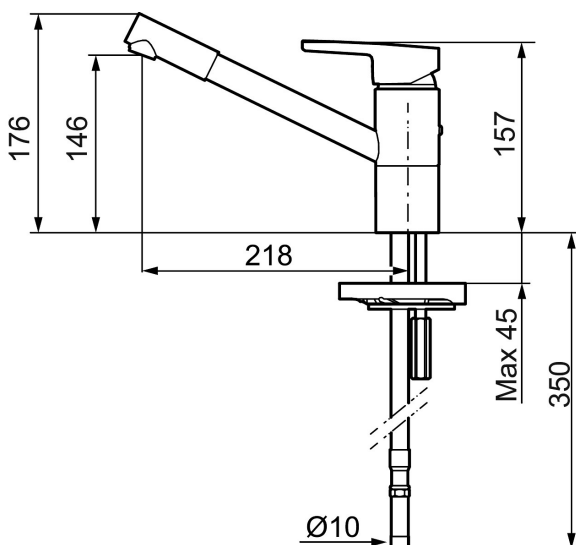

MORA MMIX K2 kitchen mixer

Mora MMIX combines elegance and ergonomic design with energy-efficiency. Soft geometric curves and a timeless style characterise the entire Mora MMIX range. The mixers were developed according to our unique EcoSafe™ concept focusing on low energy consumption and long-term environmental care.

Article number: 732200 Flow 3 bar: 9.5 l/m

Description: Chrome, connection flat end Ø10 mm

Unique characteristics

Backflow protection unit type 

- ESS (energy saving system)
- Ceramic cartridge with soft closing function
- Adjustable flow control and temperature limiter
- Eco (energy and water saving aerator)
- Soft PEX® hoses (stainless steel braided)
- Swivel spout 110°
- Approved by the Rheumatism Association in Sweden
- Lead Free material
- Hole diameter Ø34-37 mm