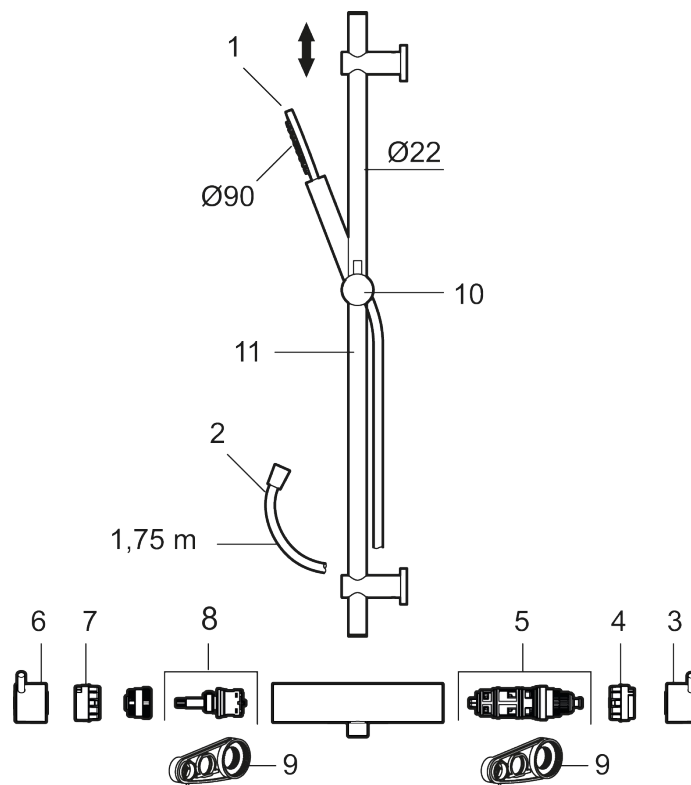

MORA INXX II shower:

- Shower hose in metal, PVC- and BPA-free
- With adjustable wall brackets for usage of existing screw holes
- With Easy-Clean anti-limescale system
- Eco (energy and water saving hand shower 8 l/min)

Article number: 271500.12

Sparepartlist

NO.	ART NO.	RSK	DESCRIPTION
1	209575	8275496	Hand shower, chrome
1	209575.12	8275497	Hand shower, matte black
1	209575.22	8275498	Hand shower, matte white
1	209575.44	8275499	Hand shower, matte grey
1	209575.60	8275500	Hand shower, polished brass PVD