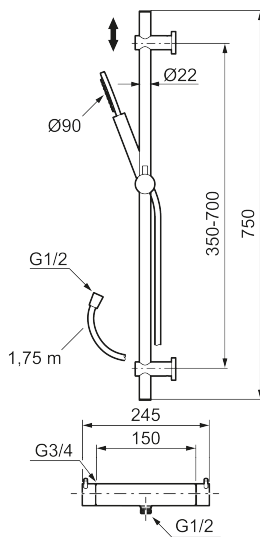

Article number: 271500.12 Flow 3 bar: 7.3 l/m

Description: Matte black, 150 c/c

Unique characteristics

MORA INXX II shower mixer:

- Pressure balanced thermostatic mixer
- Temperature handle with safety stop at 38°C
- With Eco-function
- Approved non-return valves, EN-Standard EN1717

MORA INXX II shower:

- Shower hose in metal, PVC- and BPA-free
- With adjustable wall brackets for usage of existing screw holes
- With Easy-Clean anti-limescale system
- Eco (energy and water saving hand shower 8 l/min)

Article number: 271500.12

Sparepartlist

NO.	ART NO.	RSK	DESCRIPTION
1	209575	8275496	Hand shower, chrome
1	209575.12	8275497	Hand shower, matte black
1	209575.22	8275498	Hand shower, matte white
1	209575.44	8275499	Hand shower, matte grey
1	209575.60	8275500	Hand shower, polished brass PVD