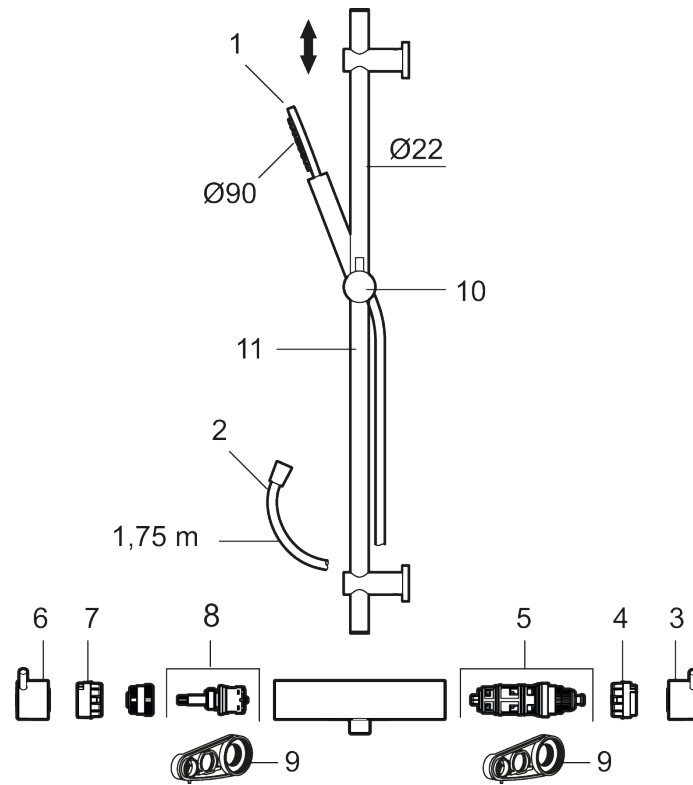

MORA INXX II shower kit

Article number: 271600.LD6 Flow 3 bar: 6.0 l/m

Description: Chrome, LEED/BREEAM compliant

Consist of:

MORA INXX II shower mixer:

- Pressure balanced thermostatic mixer
- Temperature handle with safety stop at 38°C
- With Eco-function
- Approved non-return valves, EN-Standard EN1717

MORA INXX II shower:

- Shower hose in metal, PVC- and BPA-free
- With adjustable wall brackets for usage of existing screw holes
- With Easy-Clean anti-limescale system
- Constant flow 6 l/min at 200–600 kPa

Unique characteristics

PRODUCT DESCRIPTION

MORA INXX II shower kit

Article number: 271600.LD6

Sparepartlist

NO.	ART NO.	RSK	DESCRIPTION
1	209575	8275496	Hand shower, chrome
1	209575.12	8275497	Hand shower, matte black
1	209575.22	8275498	Hand shower, matte white
1	209575.44	8275499	Hand shower, matte grey
1	209575.60	8275500	Hand shower, polished brass PVD
1	209575.62	8275501	Hand shower, brused brass PVD
2	131170.AE	8251927	Shower hose in metal, 1750 mm, chrome
2	131170.12AE	8251999	Shower hose in metal, 1750 mm, matte black
2	131170.22AE	8252000	Shower hose in metal, 1750 mm, matte white
2	131170.44AE	8252001	Shower hose in metal, 1750 mm, matte grey
2	131170.60AE	8252002	Shower hose in metal, 1750 mm, polished brass PVD
2	131170.62AE	8252003	Shower hose in metal, 1750 mm, brused brass PVD
3	409710.AE	8218902	Temperature handle, chrome
3	409710.12AE	8218903	Temperature handle, matte black
3	409710.22AE	8218904	Temperature handle, matte white