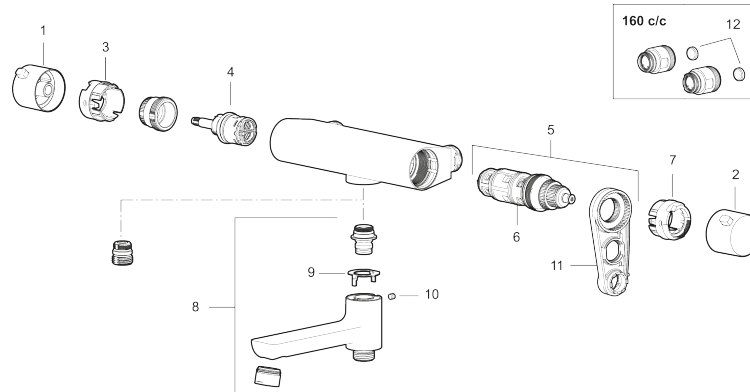

Description: Chrome, 160 c/c

- Swivel spout with built-in diverter
- Pressure balanced thermostatic mixer
- Temperature handle with safety stop at 38°C
- With Eco-function
- Lead Free material
- Approved non-return valves, EN-Standard EN1717

Unique characteristics

Backflow protection unit type **EB**

PRODUCT DESCRIPTION

LYNX bath mixer

The timeless and charismatic aesthetic of the LYNX bath mixer enhances any space with subtle detailing and next-level sustainable features in versatile chrome and matte black.

Article number: 340000

Sparepartlist

NO.	ART NO.	RSK	DESCRIPTION
1	S600237	8397026	
1	S600237.12	8397027	
2	S600236	8397024	
2	S600236.12	8397025	
3	S600086	8439710	Stop ring, standard
4	S600020	8441462	Ceramic headwork, with service tool (shower mixer)
4	S600269	8387232	Ceramic headwork, without tool (shower mixer)
4	S600021	8441463	Ceramic headwork, with service tool (bath mixer)
4	S600270	8387233	Ceramic headwork, without tool (bath mixer)
5	S600084	8439709	Thermostatic cartridge, complete, incl. service tool
5	S600271	8397030	Thermostatic cartridge, complete, without service tool
6	S600271	8397030	Thermostatic cartridge, complete, without service tool
7	S600023	8439703	Stop ring
8	S600247	8441050	
8	S600247.12	8441051	
9	38521000	8295345	Stop ring
10	708655.AE	8295447	Locking screw
11	S600298	3870203	Service tool
12	409359.AA	8345172	Filter kit for connecting links, retail packed