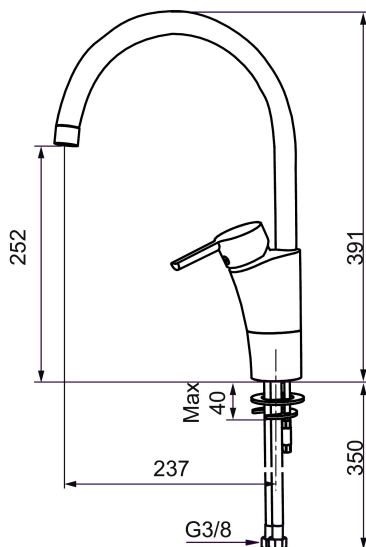

## MORA MMIX K5 kitchen mixer

Mora MMIX combines elegance and ergonomic design with energy-efficiency. Soft geometric curves and a timeless style characterise the entire Mora MMIX range. The mixers were developed according to our unique EcoSafe™ concept focusing on low energy consumption and long-term environmental care.

Article number: 732101.TT Flow 3 bar: 13.6 l/m

Description: Chrome, with Turbo-Jet function

### Unique characteristics

Backflow protection unit type 

- ESS (energy saving system)
- Ceramic cartridge with soft closing function
- Adjustable flow control and temperature limiter
- Eco (energy and water saving aerator)
- Soft PEX® hoses with 3/8" connecting nut (stainless steel braided)
- Swivel spout, limitation part for 60°, 85°, 110° or 360° included
- Approved by the Rheumatism Association in Sweden
- Lead Free material
- Hole diameter Ø32-37 mm