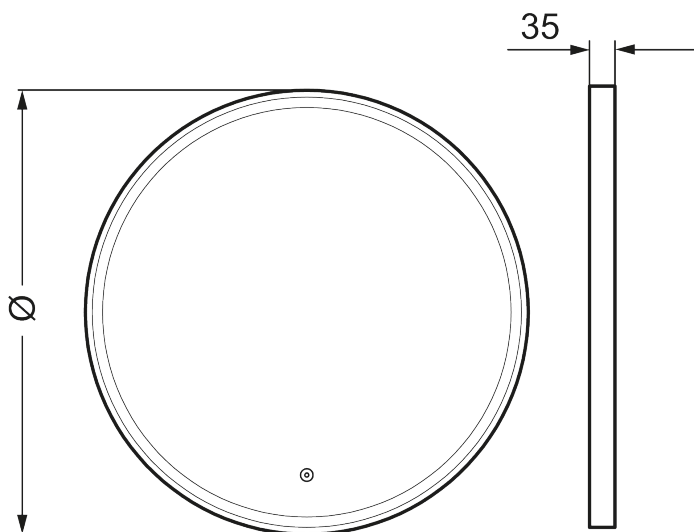

Unique characteristics

MORA SOLO I

Encased in an attractive metal frame in matt black aluminium, with an inner LED band, Solo I gives a dynamic atmosphere to an interior. Its mirror is anti-fog for ease of use, allowing the simplicity of the design to always remain in focus.

About the collection

An attractive framed design, with touch-operated backlighting in a versatile mirror package that's easy to style into any space.

Article number: 953101.12

Description: Ø700 mm

- Black aluminium frame
- Energy efficient LED lighting
- Copper-free glass with safety film
- Steam free with heated demister pad
- Touch operated on/off
- Light temperature 6400 K
- IP 44 certified, third party CE certified
- Mounting distance from wall: 35 mm