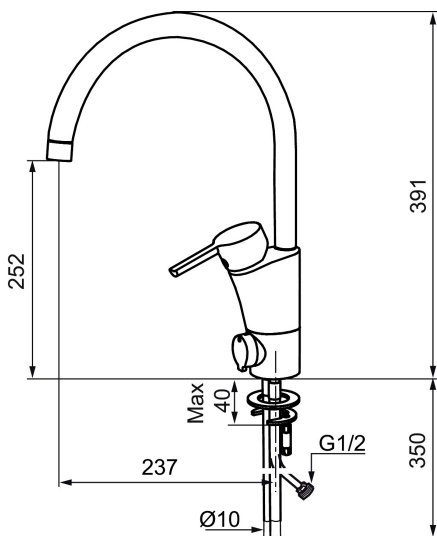

Unique characteristics

Backflow protection unit type **AA**

MORA MMIX K5 kitchen mixer

Mora MMIX combines elegance and ergonomic design with energy-efficiency. Soft geometric curves and a timeless style characterise the entire Mora MMIX range. The mixers were developed according to our unique EcoSafe™ concept focusing on low energy consumption and long-term environmental care.

Article number: 732150 Flow 3 bar: 7.3 l/m

Description: Chrome, connection flat end Ø10 mm

- ESS (energy saving system)
- Ceramic cartridge with soft closing function
- Adjustable flow control and temperature limiter
- Eco (energy and water saving aerator)
- Soft PEX® hoses with connection flat end Ø10 mm, (stainless steel braided)
- Swivel spout, limitation part for 60°, 85°, 110° or 360° included
- With dishwasher valve, switchable between cold and hot water. Pre-set on cold water
- Lead Free material
- Hole diameter Ø32-37 mm