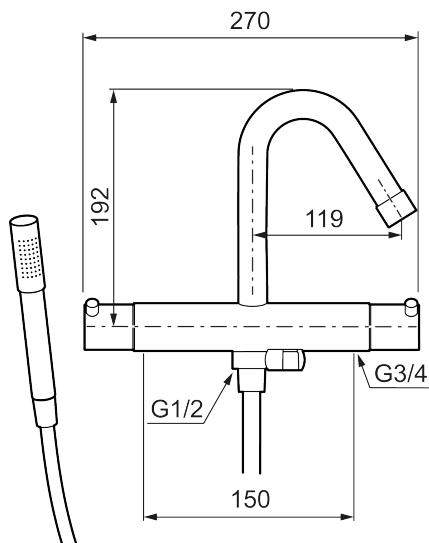

Unique characteristics

Backflow protection unit type 

MORA IZZY bath mixer

Mora Izzy exudes harmony and elegance. The elegantly curved spout gives Mora Izzy its characteristic look. Izzy Rock has ribbed knobs, providing a better grip in the bath and giving the mixer a distinctive, bold look.

Article number: 705100.80

Description: Chrome/grooved, 150 c/c

- With hand shower, holder and hose in metal, PVC- and BPA-free
- Compensates for temperature and pressure fluctuations
- With reversible headwork
- Temperature handle with safety stop at 38°C
- With Eco-function
- Fixed spout
- Approved non-return valves, EN-Standard EN1717