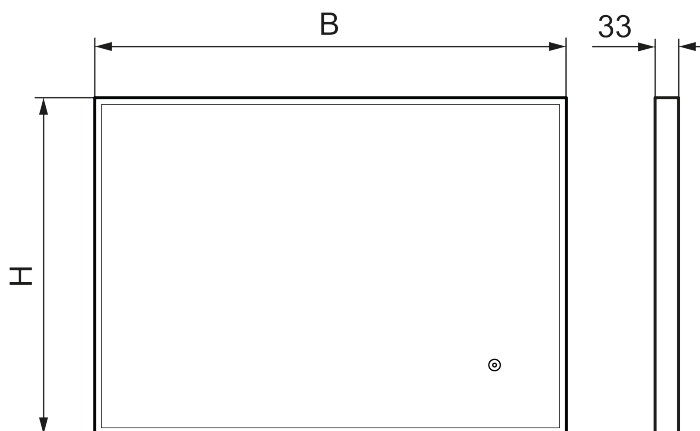

## MORA SOLO I

Encased in an attractive metal frame in matt black aluminium, with an inner LED band, Solo I gives a dynamic atmosphere to an interior. Its mirror is anti-fog for ease of use, allowing the simplicity of the design to always remain in focus.

### About the collection

An attractive framed design, with touch-operated backlighting in a versatile mirror package that's easy to style into any space.

**Article number:** 953102.12

**Description:** 700 x 500 mm

- Black aluminium frame
- Energy efficient LED lighting
- Copper-free glass with safety film
- Steam free with heated demister pad
- Touch operated on/off
- Light temperature 6400 K
- IP 44 certified, third party CE certified
- Mounting distance from wall: 40 mm