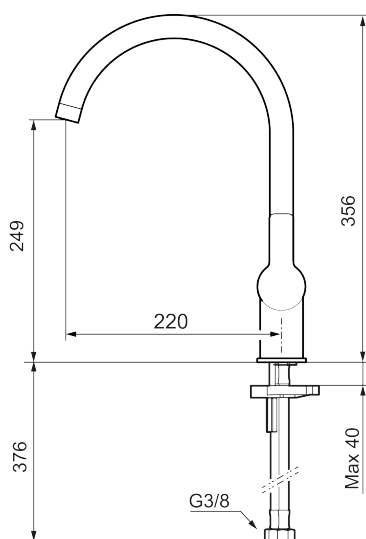

Unique characteristics

Backflow protection unit type **AA**