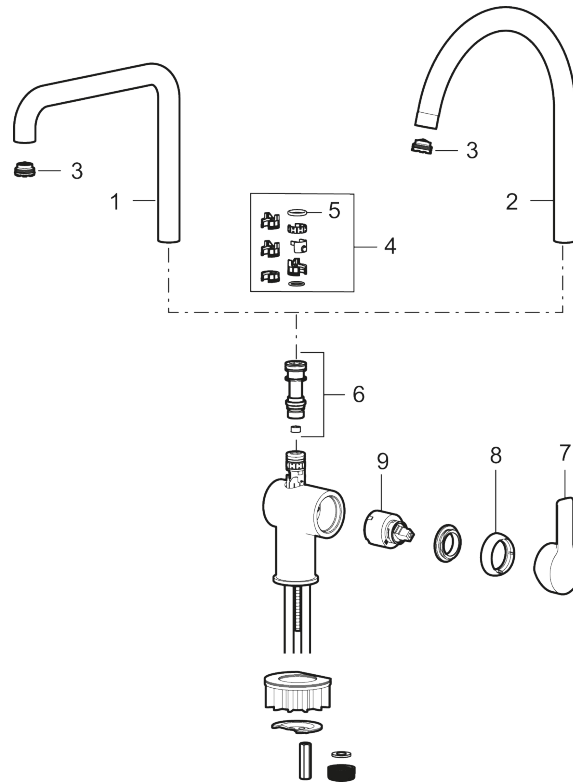

Article number: 344101.12 Flow 3 bar: 6.0 l/m

Description: Matte black

- Adjustable flow control and temperature limiter
- Swivel spout, limitation part for 60°, 85°, 110° or 360° included
- Soft PEX® hoses with 3/8" connecting nut (stainless steel braided)
- Lead Free material
- Hole diameter Ø34-37 mm

Article number: 344101.12

Sparepartlist

NO.	ART NO.	RSK	DESCRIPTION
1	409713.AE	8441034	Swivel spout, chrome
1	409713.12AE	8441035	Swivel spout, matte black
2	409712.AE	8441027	Swivel spout, chrome
2	409712.12AE	8441028	Swivel spout, matte black
3	S600230		Aerator M21,5 ext., Z
4	209565.AE		Limitation segment
5	708843.AE	8295357	O-ring (15,54 x 2,62), 2 pcs
6	S600231		Spout nipple, complete
7	S600243	8387197	
7	S600243.12	8387198	
8	S600240	8397022	
8	S600240.12	8397023	

NO.	ART NO.	RSK	DESCRIPTION
9	708301.AE	8345093	Ceramic cartridge