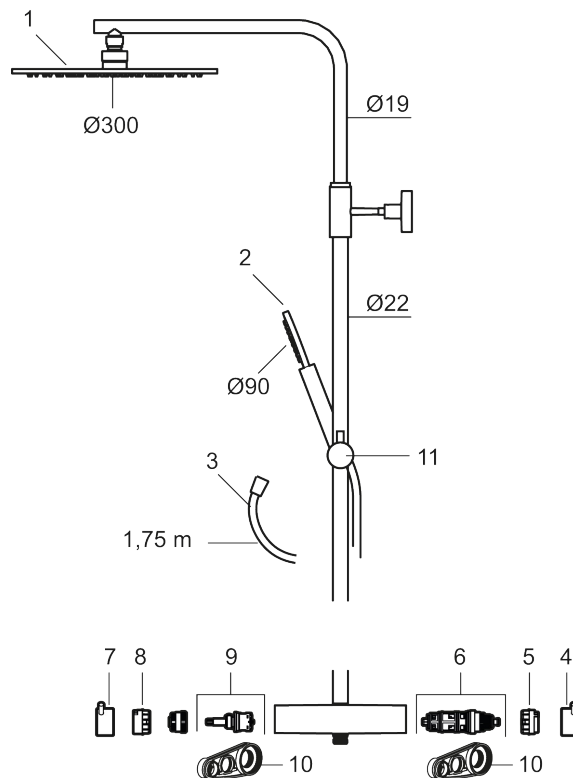

PRODUCT DESCRIPTION

MORA INXX II shower system kit

With its durable matt black finish the INXX II combines classic design with high performance, constant temperature, outstanding comfort and effective scald protection. The overhead shower has a large, slim shower head that looks great in bathrooms with a strong character and striking shapes, as well as in classic bathrooms designed for rest and relaxation. The mixer has been tested and approved according to current building regulations and is energy-efficient, which means it reduces water and energy use without compromising on comfort. The INXX II collection offers a world-class water experience.

About the collection

INXX II is an elegant, timeless collection in a palette of carefully selected colours. Offering a combination of high quality, sober design and outstanding comfort, this is the ultimate collection.

Article number: 271800.12

Sparepartlist

NO.	ART NO.	RSK	DESCRIPTION
1	130348	8237489	Shower head 300 mm, chrome
1	130348.12	8237490	Shower head 300 mm, matte black