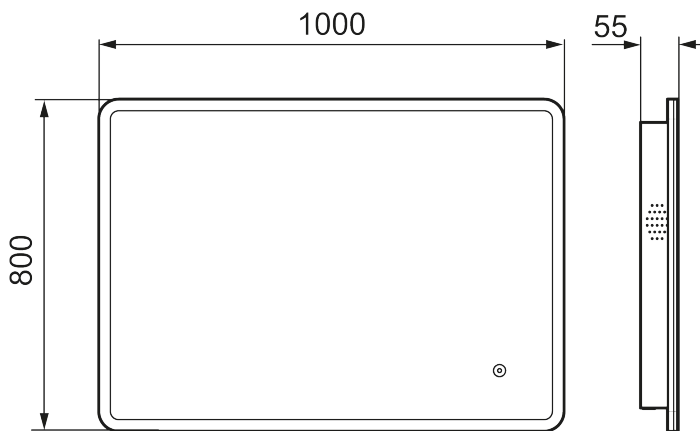

Bluetooth

Unique characteristics

MORA CARA II

Cara shares a similar design to our Solo I, with a touch-controlled LED frame behind white acrylic which surrounds the mirror. Cara's lighting can be adjusted in brightness and tone to enhance the atmosphere of your space. Its function can be further enhanced with the addition of built-in Bluetooth speakers for the ultimate in mood spaces.

About the collection

Minimal design, with concealed LED framing and optional Bluetooth speaker system in a package that gives atmospheric a new meaning.

Article number: 953133

Description: 1000 x 800 mm

- Frame with integrated lighting
- Energy efficient LED lighting
- Copper-free glass with safety film
- Steam free with heated demister pad
- Touch operated on/off
- Adjustable light temperature: 2 700–6 400 K
- IP 44 certified, third party CE certified
- Bluetooth connected speakers
- Mounting distance from wall: 55 mm