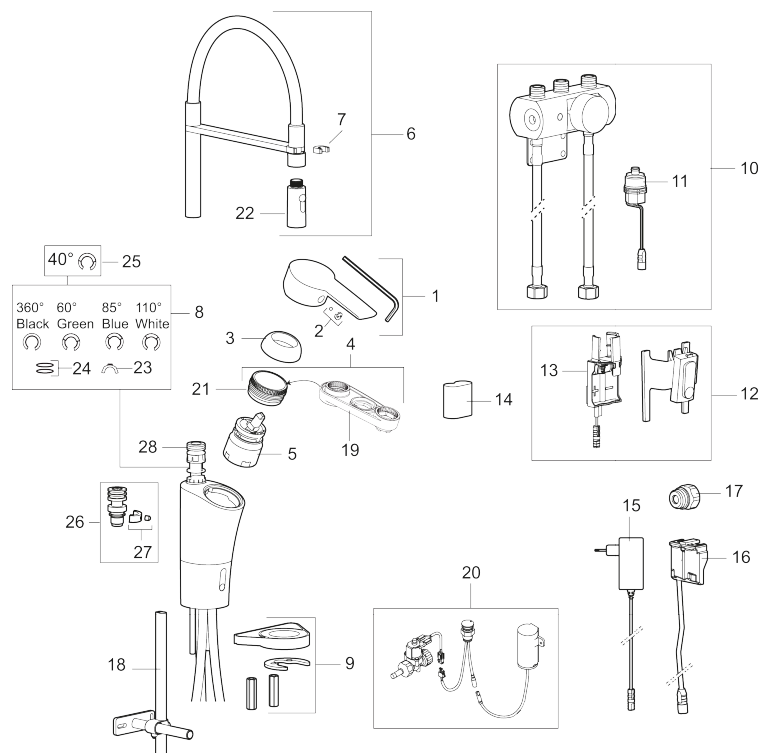

Installation:

- Automatic sensor calibration
- All models can be adapted for either battery 6V or mains operation 12V AC/DC
- For mains operation requires installation of the adapter kit art.no. S600147
- Soft PEX[®] hoses with 3/8" connecting nut (stainless steel braided)
- Hole diameter Ø34-37 mm

Settings:

- Programmable detection distance

- Adjustable flush time

Electronic dishwasher cut-off valve:

- The touch button is mounted in the sink plate or countertop, panel thickness 0–40 mm
- Colour indicator for mode selection
- Automatic shut-off after 3 or 12 hours
- Supplied with battery, 9V
- Connection G1/2

PRODUCT DESCRIPTION

MORA CERA duo miniprofi kitchen mixer

Mora CeraDuo miniprofi brings the benefits from a professional restaurant kitchen to your private home. The sensor function makes the mixer more hygienic as well as watersaving and environmentalfriendly. A convenient cleaning mode, and a removable nozzle with two spray-modes are included. Mora Cera Duo miniprofi makes your life in the kitchen easier, more environmentalfriendly and best of all- more good looking.

Article number: 242480

Sparepartlist

NO.	ART NO.	RSK	DESCRIPTION
1	409600.AE	8345186	Lever, complete
2	409392.AE	8344866	Colour marking and mounting screw for lever
3	409391.AE	8344865	Cover nut
4	409393.AE	8345179	Lock nut for cartridge, incl service tool
5	409403.AE	8345132	Ceramic cartridge, incl service tool
6	S600059	8394011	Spout, complete, chrome
7	S600061	8393993	Spout mount
8	209524.AE	8346915	Limitation segment
9	409388.AE	8346914	Fastening details, kitchen
10	729443		Mixing valve