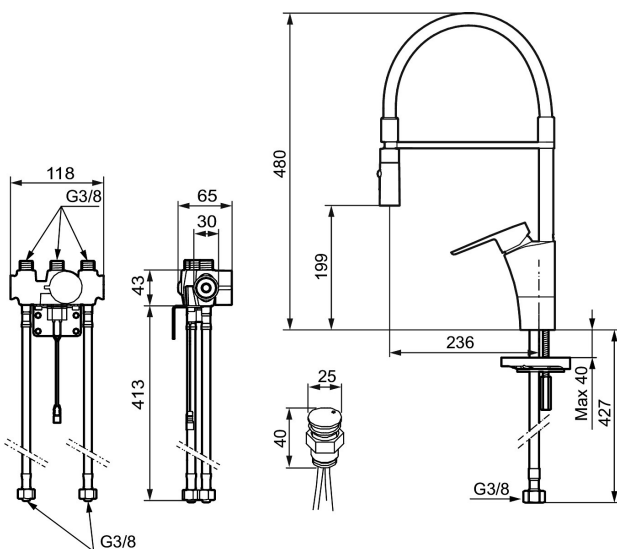

Article number: 242480 Flow 3 bar: 9.1 l/m

Description: Chrome, battery operation, included battery

Uniqe characteristics

Backflow protection unit type

- ESS (energy saving system)
- Ceramic cartridge with soft closing function
- Adjustable flow control and temperature limiter
- Swivel spout, limitation part for 60°, 85°, 110° or 360° included
- Nozzle with concentrated jet and hand shower
- Flush Timeout - safety shut-off to prevent flooding
- Can be turned off for 5 min. (eg for cleaning)
- Low power consumption - Long life
- IP class sensor, IP67
- Approved non-return valves, EN-Standard EN1717

Installation:

- Automatic sensor calibration
- All models can be adapted for either battery 6V or mains operation 12V AC/DC
- For mains operation requires installation of the adapter kit art.no. S600147
- Soft PEX[®] hoses with 3/8" connecting nut (stainless steel braided)
- Hole diameter Ø34-37 mm

Settings:

- Programmable detection distance

- Adjustable flush time

Electronic dishwasher cut-off valve:

- The touch button is mounted in the sink plate or countertop, panel thickness 0–40 mm
- Colour indicator for mode selection
- Automatic shut-off after 3 or 12 hours
- Supplied with battery, 9V
- Connection G1/2

Article number: 242480

Sparepartlist

NO.	ART NO.	RSK	DESCRIPTION
1	409600.AE	8345186	Lever, complete
2	409392.AE	8344866	Colour marking and mounting screw for lever
3	409391.AE	8344865	Cover nut
4	409393.AE	8345179	Lock nut for cartridge, incl service tool
5	409403.AE	8345132	Ceramic cartridge, incl service tool
6	S600059	8394011	Spout, complete, chrome
7	S600061	8393993	Spout mount
8	209524.AE	8346915	Limitation segment
9	409388.AE	8346914	Fastening details, kitchen
10	729443		Mixing valve