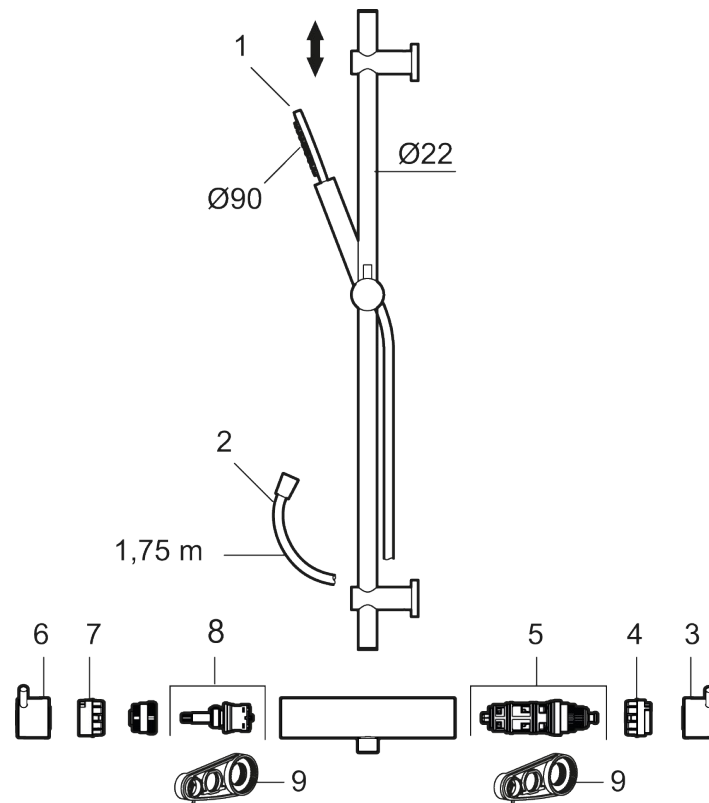

PRODUCT DESCRIPTION

MORA INXX II shower kit

With its durable chrome finish the INXX II combines classic design with high performance, constant temperature, outstanding comfort and effective scald protection. The mixer has been tested and approved according to current building regulations and is energy-efficient, which means it reduces water and energy use without compromising on comfort. The INXX II collection offers a world-class water experience.

About the collection

INXX II is an elegant, timeless collection in a palette of carefully selected colours. Offering a combination of high quality, sober design and outstanding comfort, this is the ultimate collection.

Article number: 271600

Sparepartlist

NO.	ART NO.	RSK	DESCRIPTION
1	209575	8275496	Hand shower, chrome
1	209575.12	8275497	Hand shower, matte black
1	209575.22	8275498	Hand shower, matte white
1	209575.44	8275499	Hand shower, matte grey