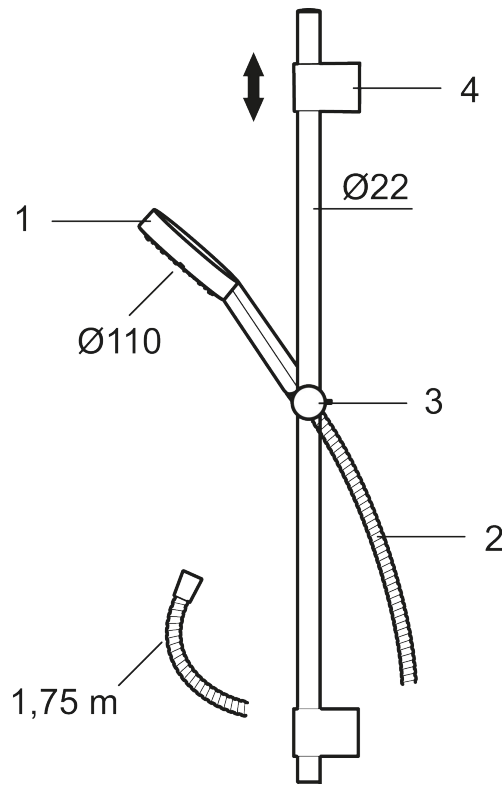

## MMIX II shower set

The MMIX II shower set features an updated design for its hand shower unit. The chrome shower showcases all of Mora's signature attention to detail and focus on quality.

**Article number:** 331300 **Flow 3 bar:** 7.6 l/m

**Description:** Chrome

- Shower hose in metal, PVC- and BPA-free
- With adjustable wall brackets for usage of existing screw holes
- With Easy-Clean anti-limescale system
- Lead Free material

### Unique characteristics

PRODUCT DESCRIPTION

MMIX II shower set

The MMIX II shower set features an updated design for its hand shower unit. The chrome shower showcases all of Mora's signature attention to detail and focus on quality.

Article number: 331300

Sparepartlist

NO.	ART NO.	RSK	DESCRIPTION
1	S600195	8233058	Hand shower
2	S600109	8252036	Shower hose, chrome
3	S600246	8239619	Slider, chrome
4	S600266	8239702	Wall bracket, chrome, 2 pcs