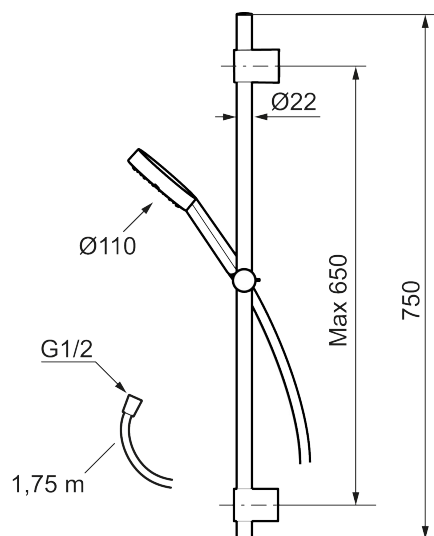

## MMIX II shower set

The MMIX II shower set features an updated design for its hand shower unit. The chrome shower showcases all of Mora's signature attention to detail and focus on quality.

**Article number:** 331300 **Flow 3 bar:** 7.6 l/m

**Description:** Chrome

- Shower hose in metal, PVC- and BPA-free
- With adjustable wall brackets for usage of existing screw holes
- With Easy-Clean anti-limescale system
- Lead Free material

### Unique characteristics

PRODUCT DESCRIPTION

MMIX II shower set

The MMIX II shower set features an updated design for its hand shower unit. The chrome shower showcases all of Mora's signature attention to detail and focus on quality.

Article number: 331300

Sparepartlist

NO.	ART NO.	RSK	DESCRIPTION
1	S600195	8233058	Hand shower
2	S600109	8252036	Shower hose, chrome
3	S600246	8239619	Slider, chrome
4	S600266	8239702	Wall bracket, chrome, 2 pcs