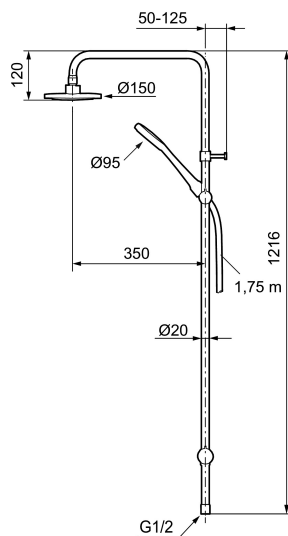

MORA CERA S5 shower system

A bathroom is a place for relaxation, pleasure and recharging your batteries. So fill it with enjoyment. Save energy effortlessly, protect against fluctuations in water temperature, take an extra long shower with a clear conscience. Mora Cera puts quality time in your bathroom in countless ways.

Article number: 130005

Description: Chrome

- Diverter with ceramic cartridge
- Shower hose in metal, PVC- and BPA-free
- With Easy-Clean anti-limescale system
- Shower bar can be shortened if required
- Diverter can be mounted with lever pointing in chosen direction
- Optional connection with/without air mixture
- Air mixture provides comfort flow at 6 l/min, max flow 10 l/min