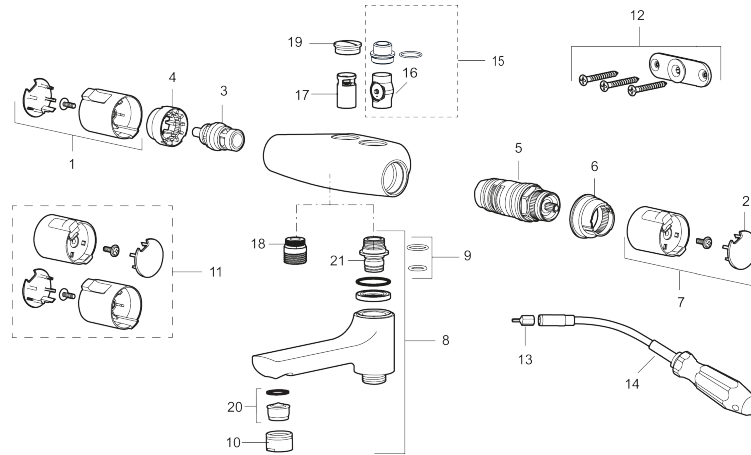

Article number: 246000

Description: Chrome, with connection down

Uniqe characteristics

Backflow protection unit type **HC**

- Swivel spout with built-in diverter
- Temperature handle with safety stop at 38°C and 42°C
- With Eco-function
- Projection from wall 171 mm
- Approved non-return valves, EN-Standard EN1717
- Extra user-friendly grips, approved by the Rheumatism Association in Sweden

PRODUCT DESCRIPTION

MORA CERA T4 bath mixer

A bathroom is a place for relaxation, pleasure and recharging your batteries. So fill it with enjoyment. Save energy effortlessly, protect against fluctuations in water temperature, take an extra long shower with a clear conscience. Mora Cera puts quality time in your bathroom in countless ways.

Article number: 246000

Sparepartlist

NO.	ART NO.	RSK	DESCRIPTION
1	409653.AA	8345188	On/off handle, complete, chrome, retail packed
2	409658.AA	8345190	End cover, chrome, retail packed
3	409354.AA	8345137	Ceramic headwork, retail packed
4	708079.AE		Eco, Stop ring, on/off
5	708764.AE	8345114	Thermostatic cartridge
6	209556.AE	8345184	Stop ring, temperature
7	409654.AA	8345189	Temperature handle, complete, chrome, retail packed
8	409656	8344876	Swivel spout, for coversion of shower mixer to bath/shower mixer, chrome
9	209519.AE	8938340	O-ring, for swivel spout
10	131415.AE	8281512	Housing M24 utv., 15 mm, chrome
11	409650.AA	8345187	On/off- and temperature handle, complete, chrome, retail packed
12	159006.AE	8187806	Wall bracket Mora Cera 40 c/c, complete
13	159027.AE	8345938	3 mm bit for flexible key
14	891019.AE	8186887	Fleixble key
15	409320	8187807	Vaska rebuild kit
16	109196.AE	8345618	Insert with non-return valve, Vaska

NO.	ART NO.	RSK	DESCRIPTION
17	129098.AE	8345617	Non-return valve (2 pcs)
18	409659.AE	8187025	Shower connector M18x1xG1/2
19	129369.AE	8295360	End cover
20	139783.AE	8281546	Aerator inlet, 20–24 l/min at 300 kPa
21	209494.AE	8314141	Spout nipple incl cover ring