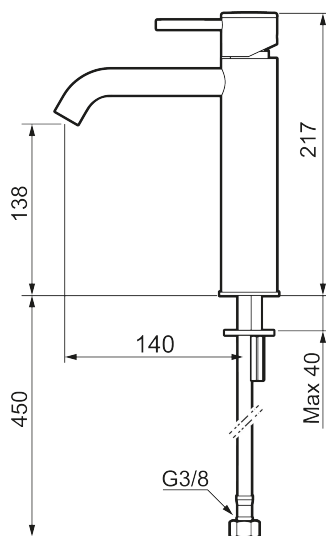

MORA INXX II soft, medium basin mixer

INXX II basin mixers are available in three different heights, including medium which is suitable for larger basins. With its durable matt grey finish and essential design, the INXX II soft enhances the feeling of comfort, quality and elegance in your bathroom. The mixer has been tested and approved according to current building regulations and is energy-efficient, which means it reduces water and energy use without compromising on comfort. A push down-waste in a matching colour is available as an accessory.

Article number: 273011.44CA Flow 3 bar: 4.5 l/m

Description: Matte grey

Unique characteristics

Backflow protection unit type 

- Keramisk tätning
- Omställbar flödesbegränsning och temperaturspär
- Flexibla anslutningsrör i metallomspunnen Soft PEX®
- Hålmått Ø34-37 mm

Article number: 273011.44CA

Sparepartlist

NO.	ART NO.	RSK	DESCRIPTION
1	409701.AE	8394076	Lever, complete, chrome
1	409701.12AE	8394077	Lever, complete, matte black
1	409701.22AE	8394078	Lever, complete, matte white
1	409701.44AE	8394079	Lever, complete, matte grey

NO.	ART NO.	RSK	DESCRIPTION
1	409701.60AE	8394080	Lever, complete, polished brass PVD
1	409701.62AE	8394081	Lever, complete, brushed brass PVD
2	409703.AE	8437060	Ceramic cartridge
3	409706.AE	8281571	Aerator M16,5 ext., 5 l/min at 200–600 kPa
3	S600227		Aerator M16,5 ext., 3 l/min at 200–600 kPa
4	209518.AE	8346911	Fastening details
5	409708.AE	8394122	Care-handle, chrome
5	409708.12AE	8394123	Care-handle, matte black
5	409708.22AE	8394124	Care-handle, matte white
5	409708.44AE	8394125	Care-handle, matte grey
5	409708.60AE	8394126	Care-handle, polished brass PVD
5	409708.62AE	8394127	Care-handle, brushed brass PVD