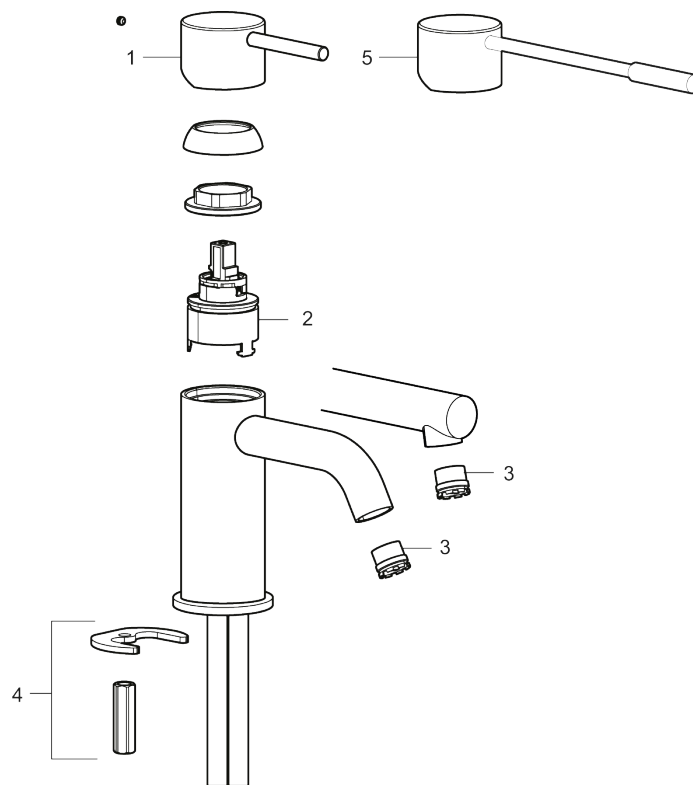

Article number: 273011.44CA Flow 3 bar: 4.5 l/m

Description: Matte grey

Unique characteristics

Backflow protection unit type 

- Keramisk tätning
- Omställbar flödesbegränsning och temperaturspär
- Flexibla anslutningsrör i metallomspunnen Soft PEX®
- Hålmått Ø34-37 mm

PRODUCT DESCRIPTION

MORA INXX II soft, medium basin mixer

INXX II basin mixers are available in three different heights, including medium which is suitable for larger basins. With its durable matt grey finish and essential design, the INXX II soft enhances the feeling of comfort, quality and elegance in your bathroom. The mixer has been tested and approved according to current building regulations and is energy-efficient, which means it reduces water and energy use without compromising on comfort. A push down-waste in a matching colour is available as an accessory.

Article number: 273011.44CA

Sparepartlist

NO.	ART NO.	RSK	DESCRIPTION
1	409701.AE	8394076	Lever, complete, chrome
1	409701.12AE	8394077	Lever, complete, matte black
1	409701.22AE	8394078	Lever, complete, matte white
1	409701.44AE	8394079	Lever, complete, matte grey

NO.	ART NO.	RSK	DESCRIPTION
1	409701.60AE	8394080	Lever, complete, polished brass PVD
1	409701.62AE	8394081	Lever, complete, brushed brass PVD
2	409703.AE	8437060	Ceramic cartridge
3	409706.AE	8281571	Aerator M16,5 ext., 5 l/min at 200–600 kPa
3	S600227		Aerator M16,5 ext., 3 l/min at 200–600 kPa
4	209518.AE	8346911	Fastening details
5	409708.AE	8394122	Care-handle, chrome
5	409708.12AE	8394123	Care-handle, matte black
5	409708.22AE	8394124	Care-handle, matte white
5	409708.44AE	8394125	Care-handle, matte grey
5	409708.60AE	8394126	Care-handle, polished brass PVD
5	409708.62AE	8394127	Care-handle, brushed brass PVD